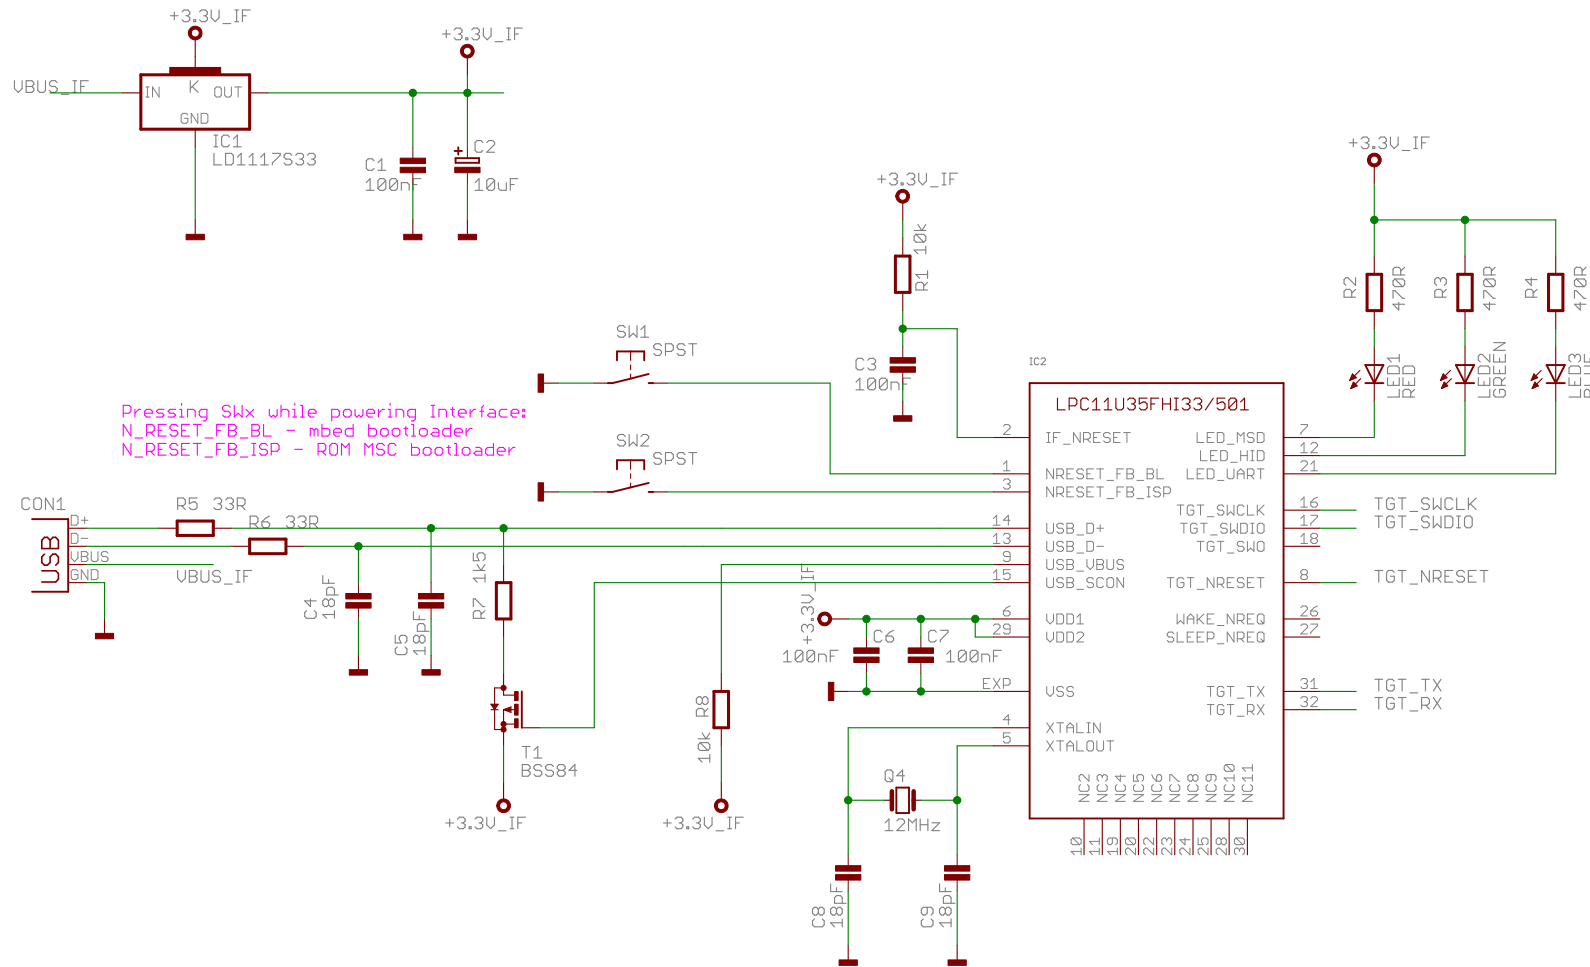

Interface

mbed
Enabled

mbed-HDK

LPC1768
 4/9/2014 11:59:40 PM
 1/4

Target

mbed-HDK

LPC1768

4/9/2014 11:59:40 PM

2/4

USB Device -- or -- USB Host

mbed-HDK

LPC1768

4/9/2014 11:59:40 PM

3/4

Ethernet Phy

Decoupling cap close to OSC2