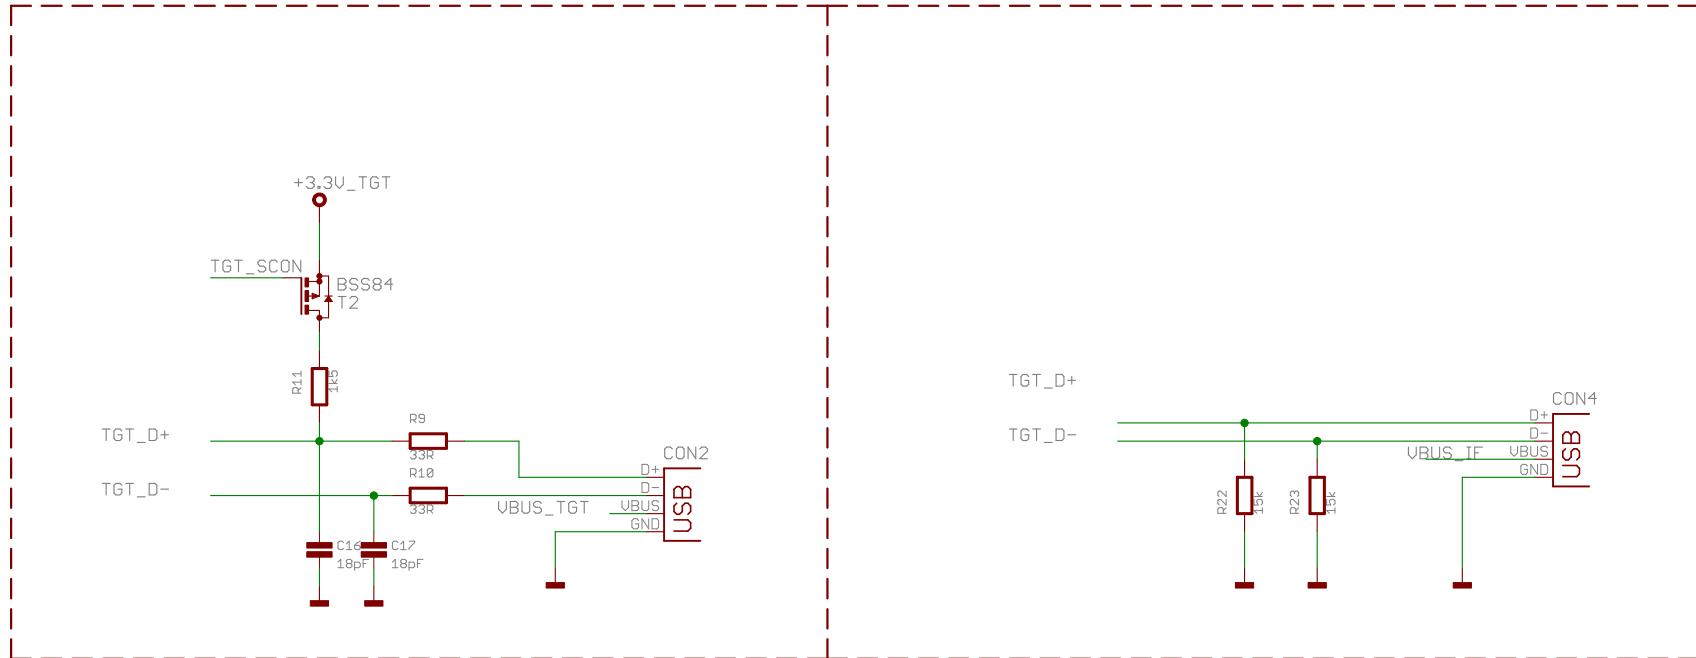

Interface

mbed
Enabled

mbed-HDK

LPC1768
 4/9/2014 11:59:40 PM
 1/4

Target

mbed-HDK

LPC1768

4/9/2014 11:59:40 PM

2/4

USB Device -- or -- USB Host

mbed-HDK

LPC1768

4/9/2014 11:59:40 PM

3/4

Ethernet Phy

Decoupling cap close to OSC2