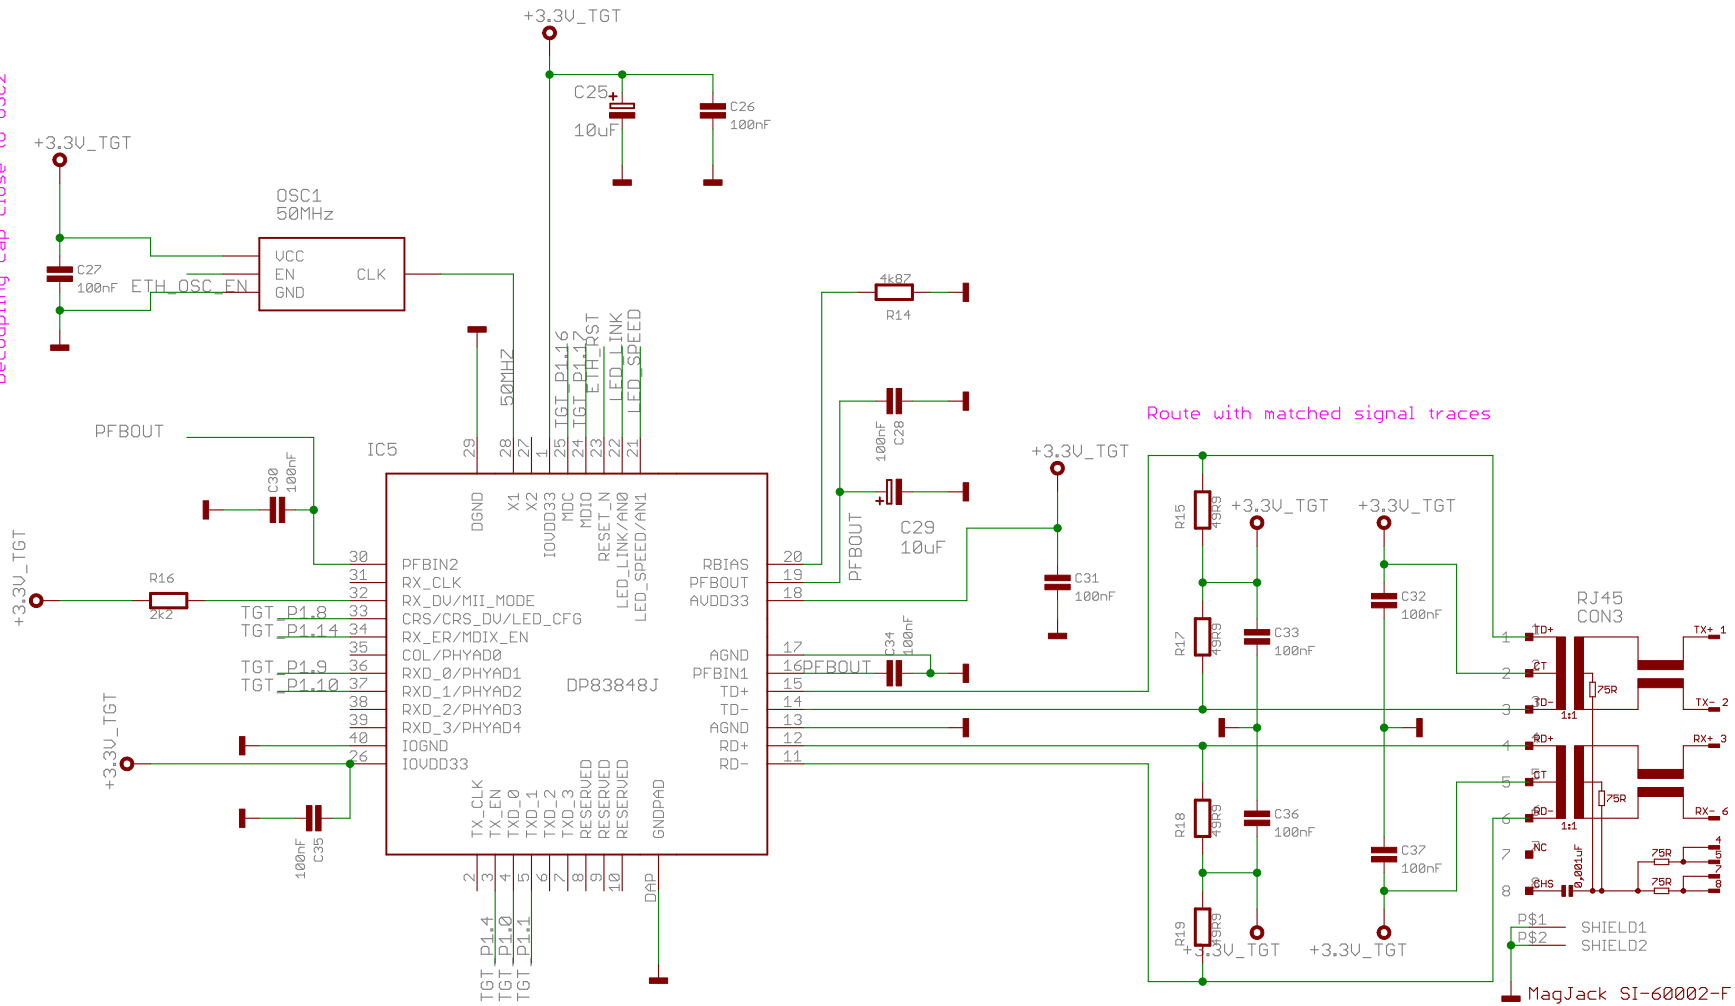

2/4

USB Device -- or -- USB Host

mbed-HDK

LPC1768

4/9/2014 11:59:40 PM

3/4

Ethernet Phy

Decoupling cap close to OSC2

mbed-HDK
LPC1768
4/9/2014 11:59:40 PM
4/4