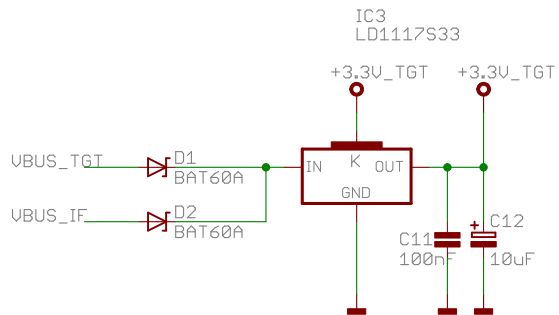

Interface

mbed
Enabled

mbed-HDK

LPC1768
 4/9/2014 11:59:40 PM
 1/4

Target

mbed-HDK

LPC1768

4/9/2014 11:59:40 PM

2/4

USB Device -- or -- USB Host

mbed-HDK

LPC1768

4/9/2014 11:59:40 PM

3/4

Ethernet Phy

Decoupling cap close to OSC2