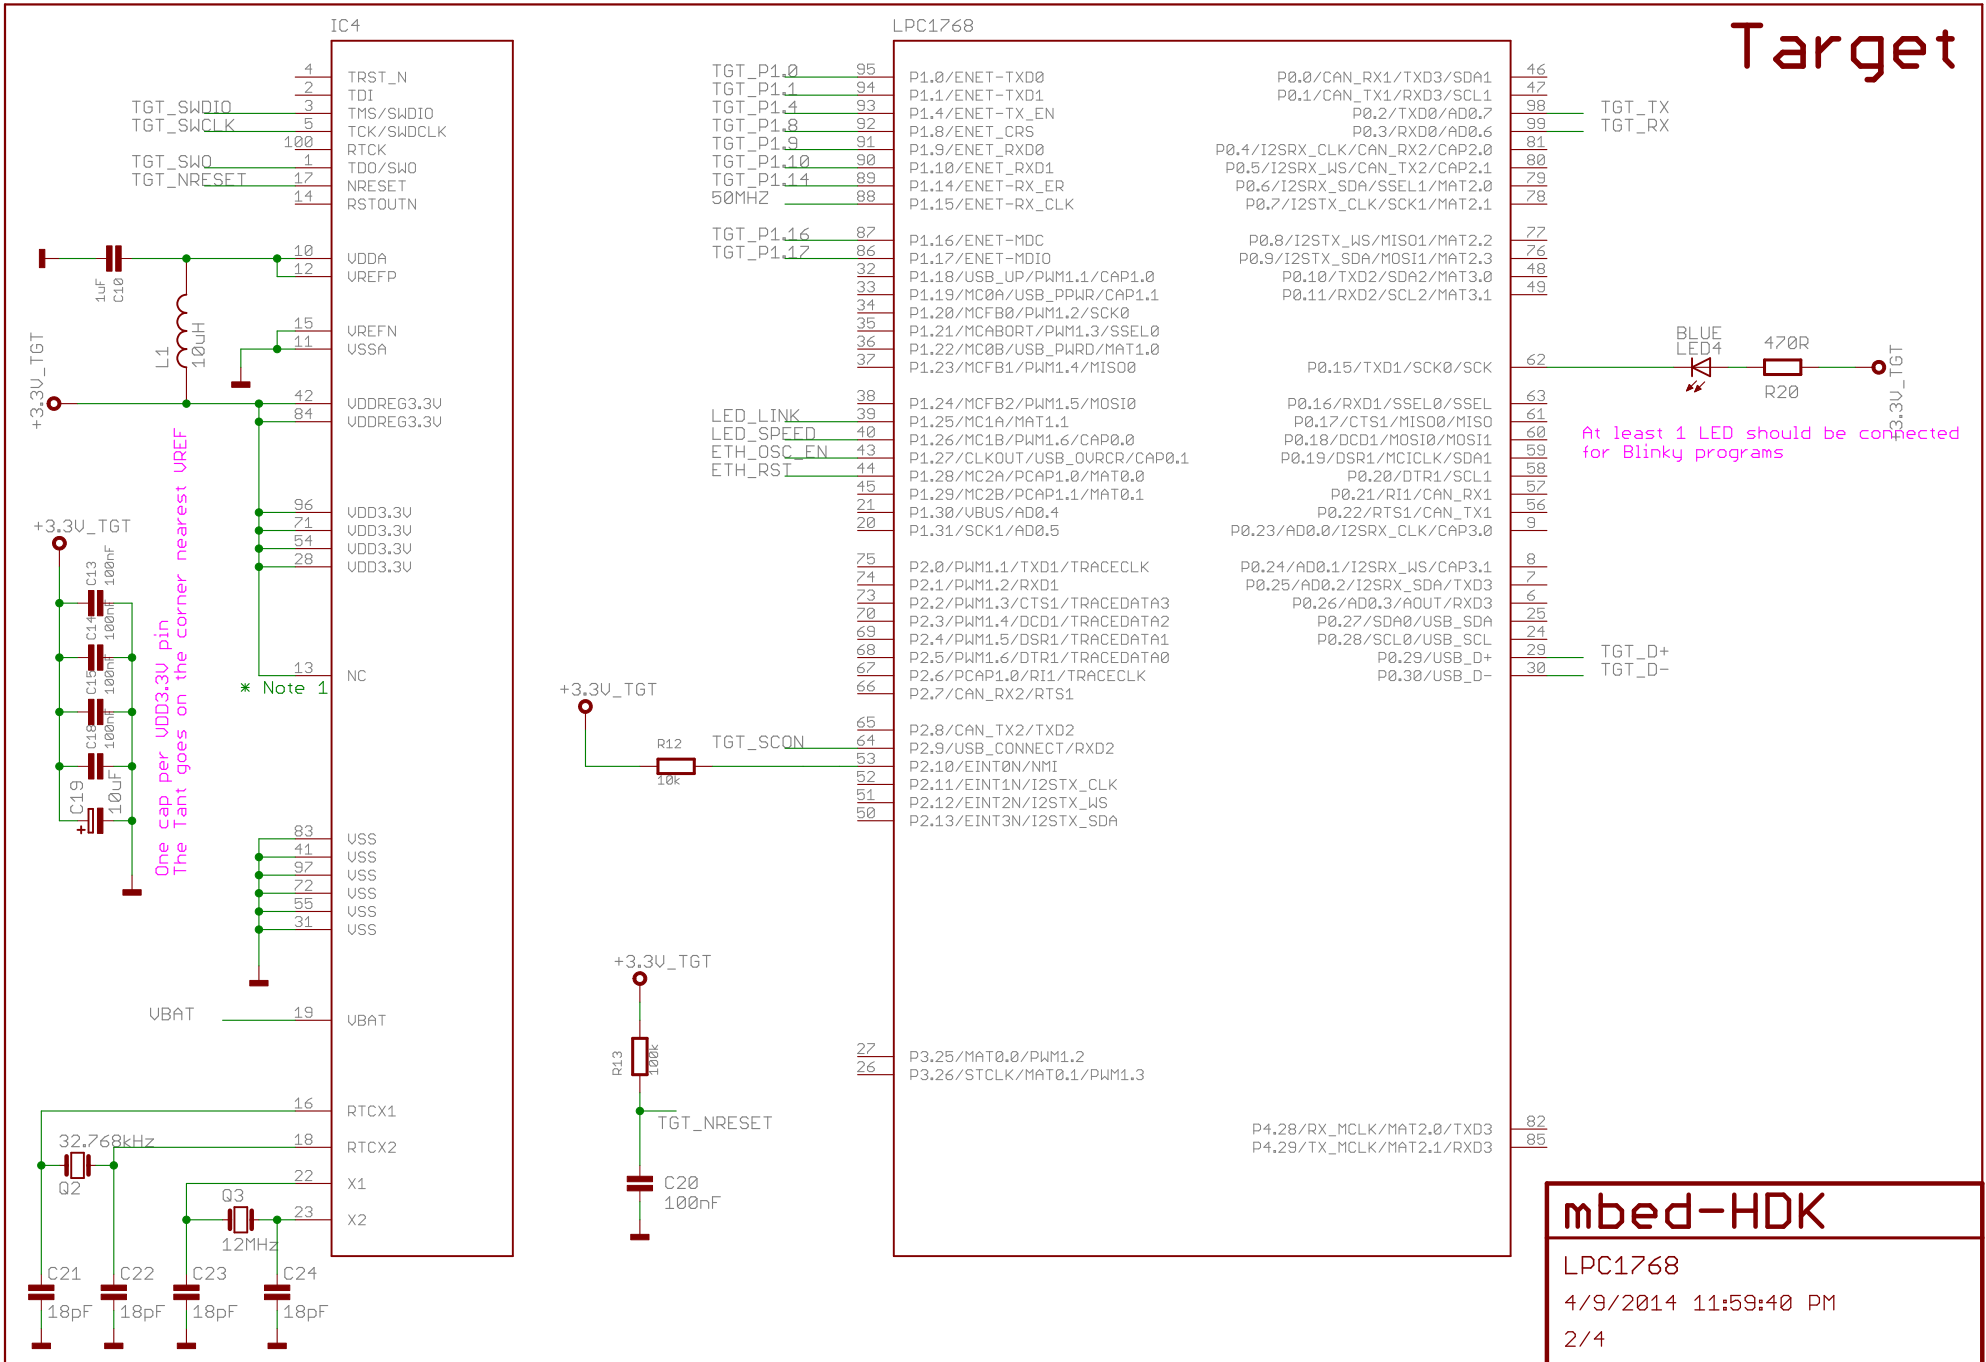

Interface

mbed
Enabled

mbed-HDK

LPC1768
 4/9/2014 11:59:40 PM
 1/4

Target

mbed-HDK

LPC1768

4/9/2014 11:59:40 PM

2/4

USB Device -- or -- USB Host

mbed-HDK

LPC1768

4/9/2014 11:59:40 PM

3/4

Ethernet Phy

Decoupling cap close to OSC2

mbed-HDK
LPC1768
4/9/2014 11:59:40 PM
4/4