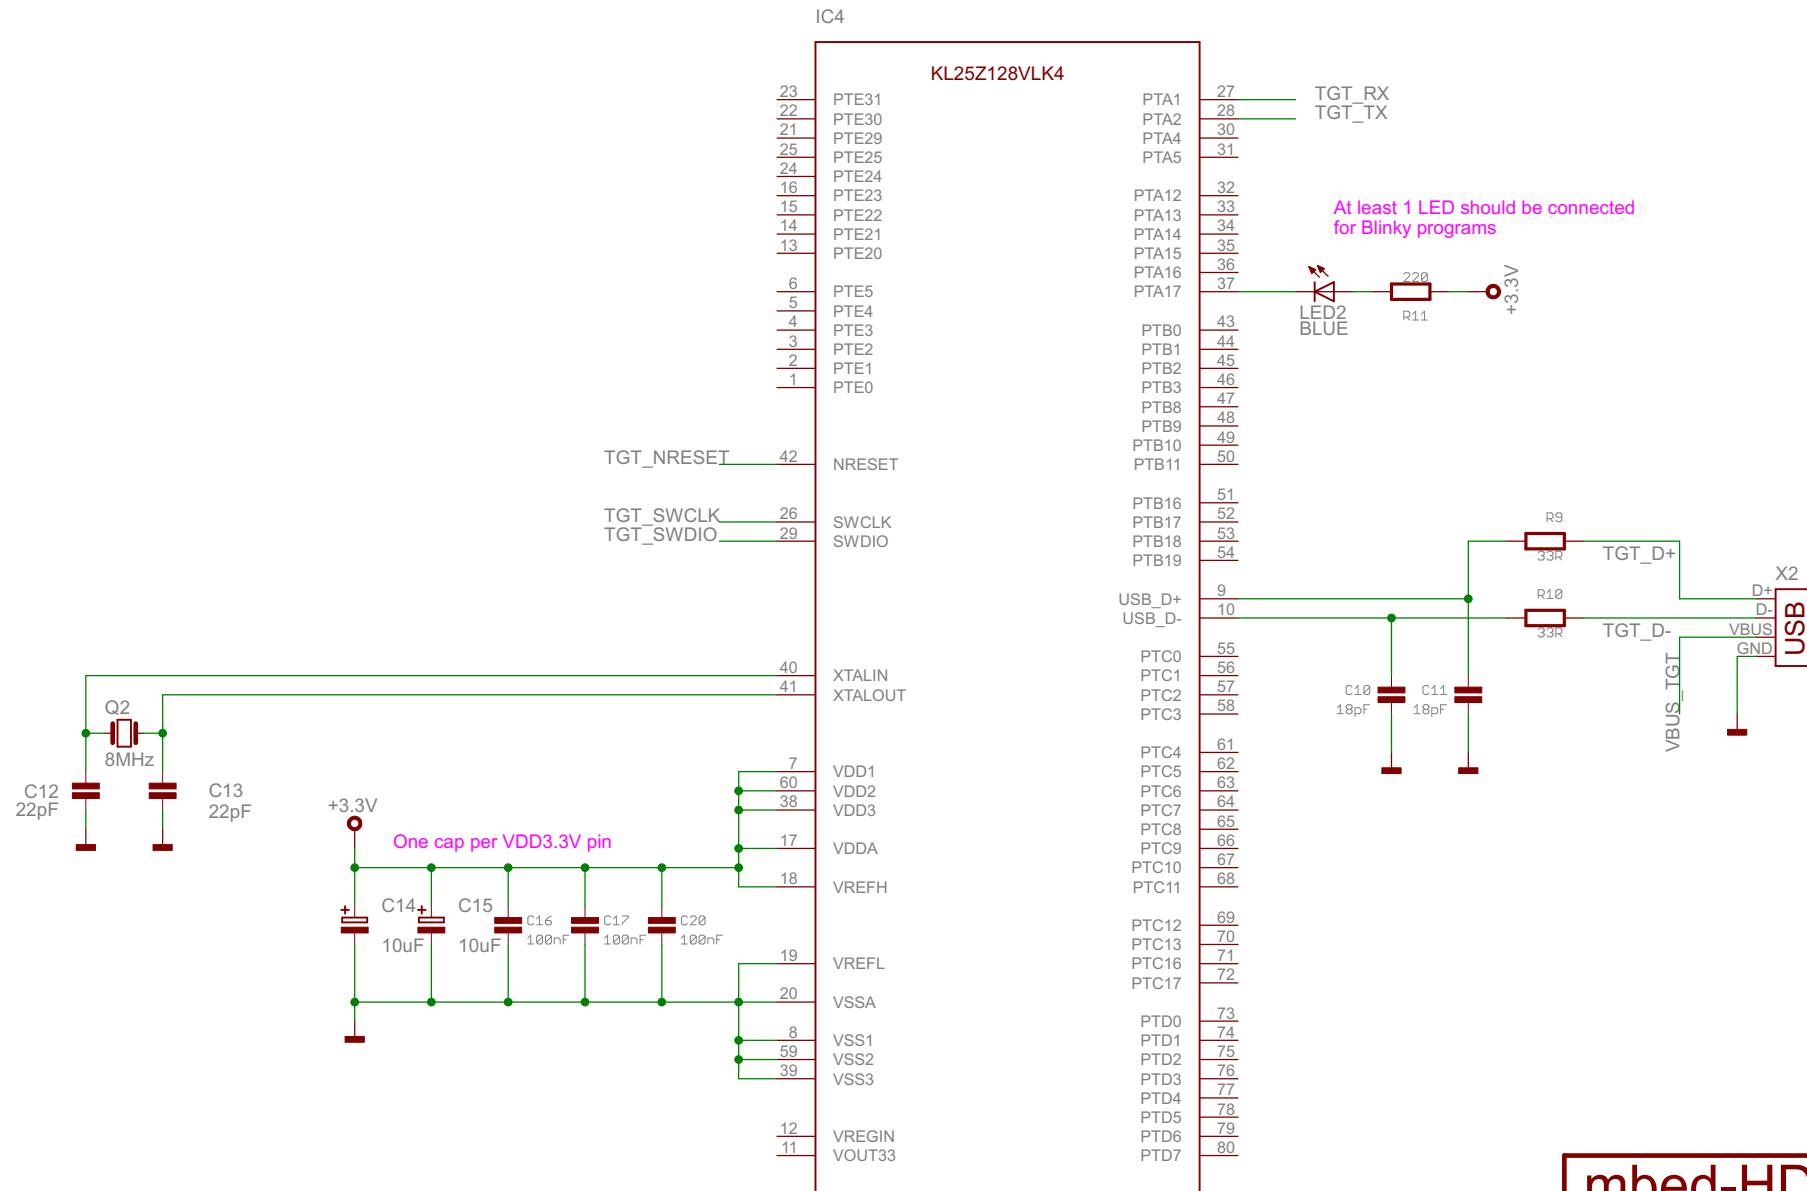

Interface

mbed
Enabled

mbed-HDK
KL25Z
10/24/2013 11:30:25 PM
1/2

mbed-HDK
KL25Z
10/24/2013 11:30:25 PM
2/2