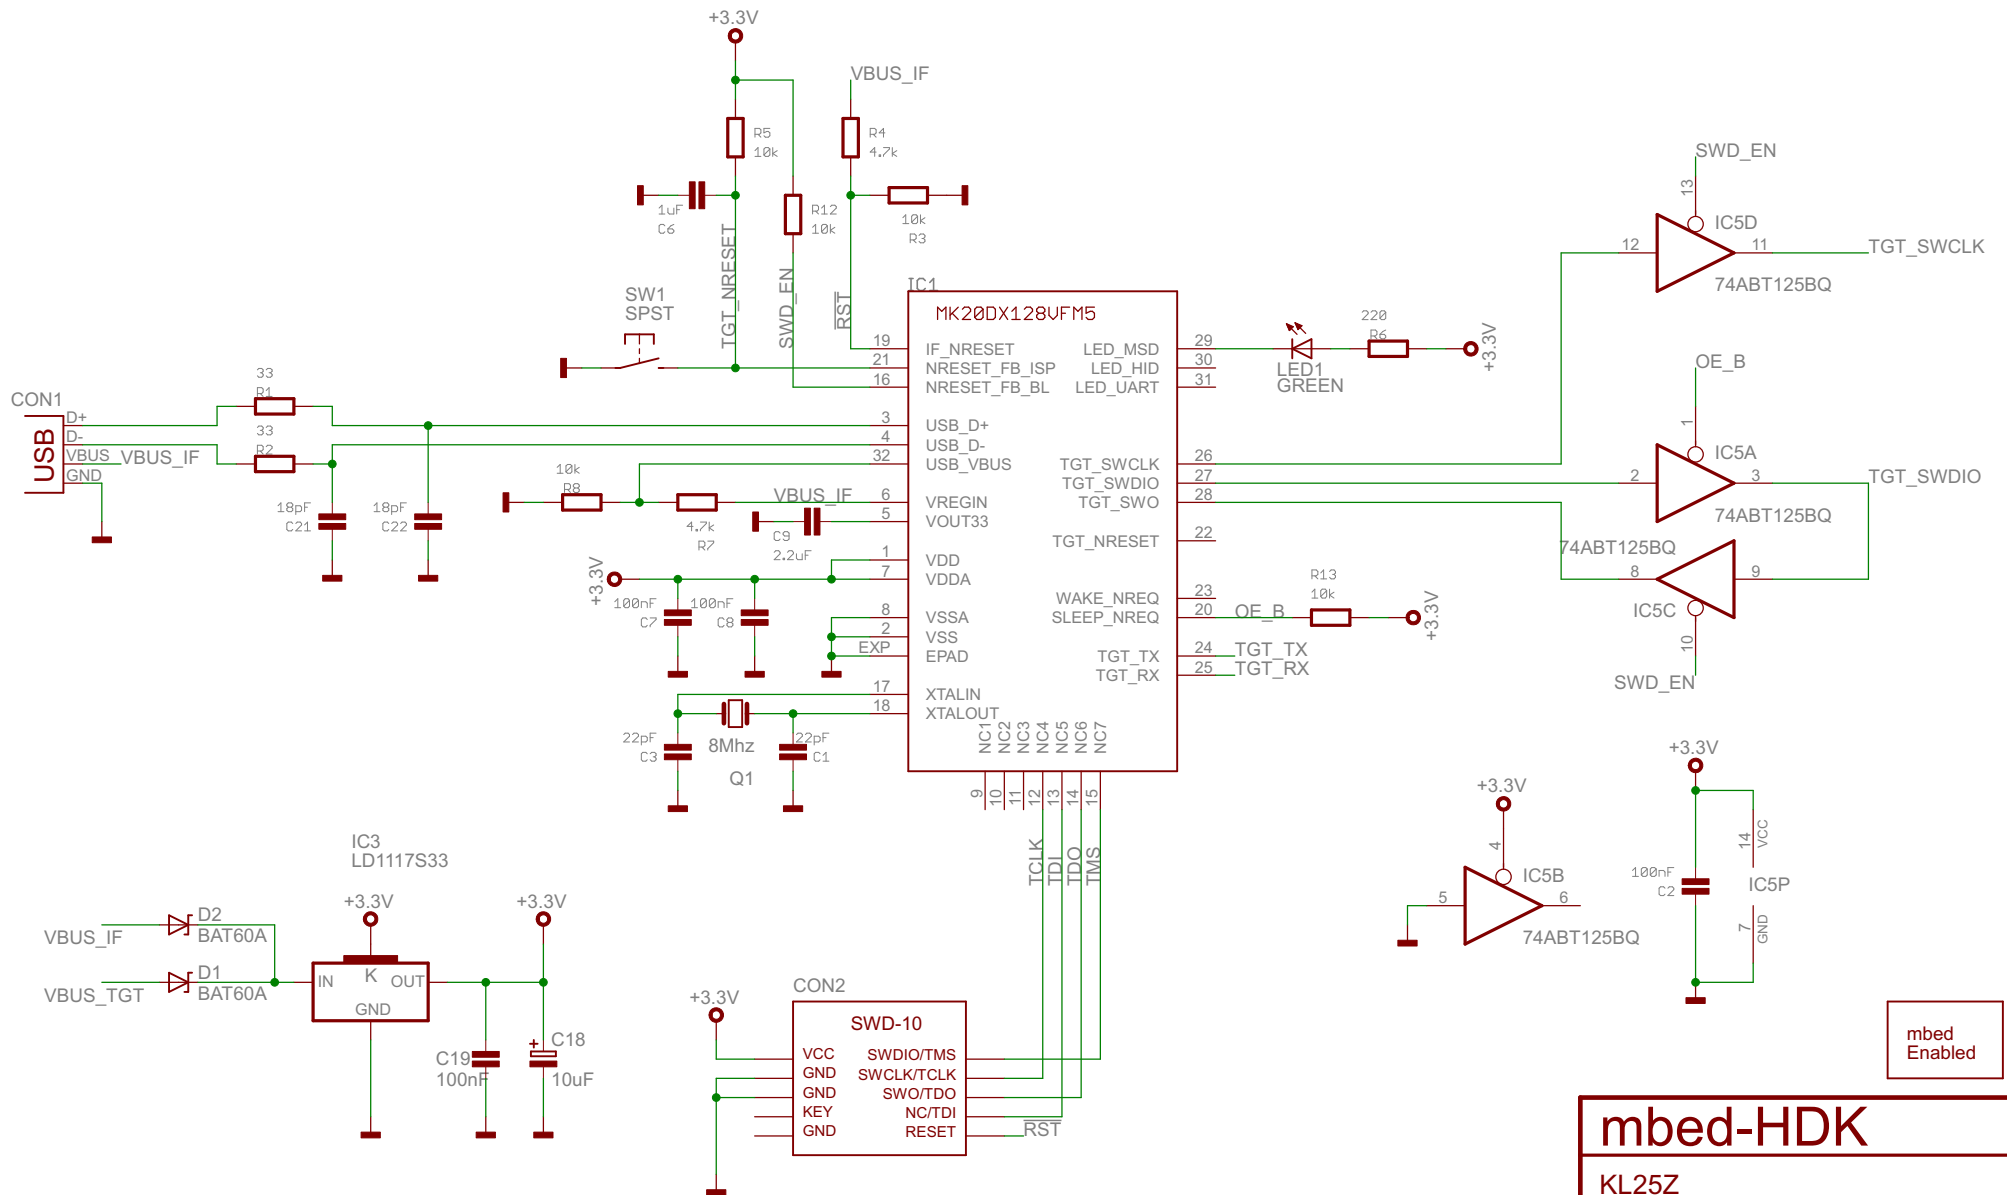

Interface

mbed
Enabled

mbed-HDK
KL25Z
10/24/2013 11:30:25 PM
1/2

mbed-HDK
KL25Z
10/24/2013 11:30:25 PM
2/2