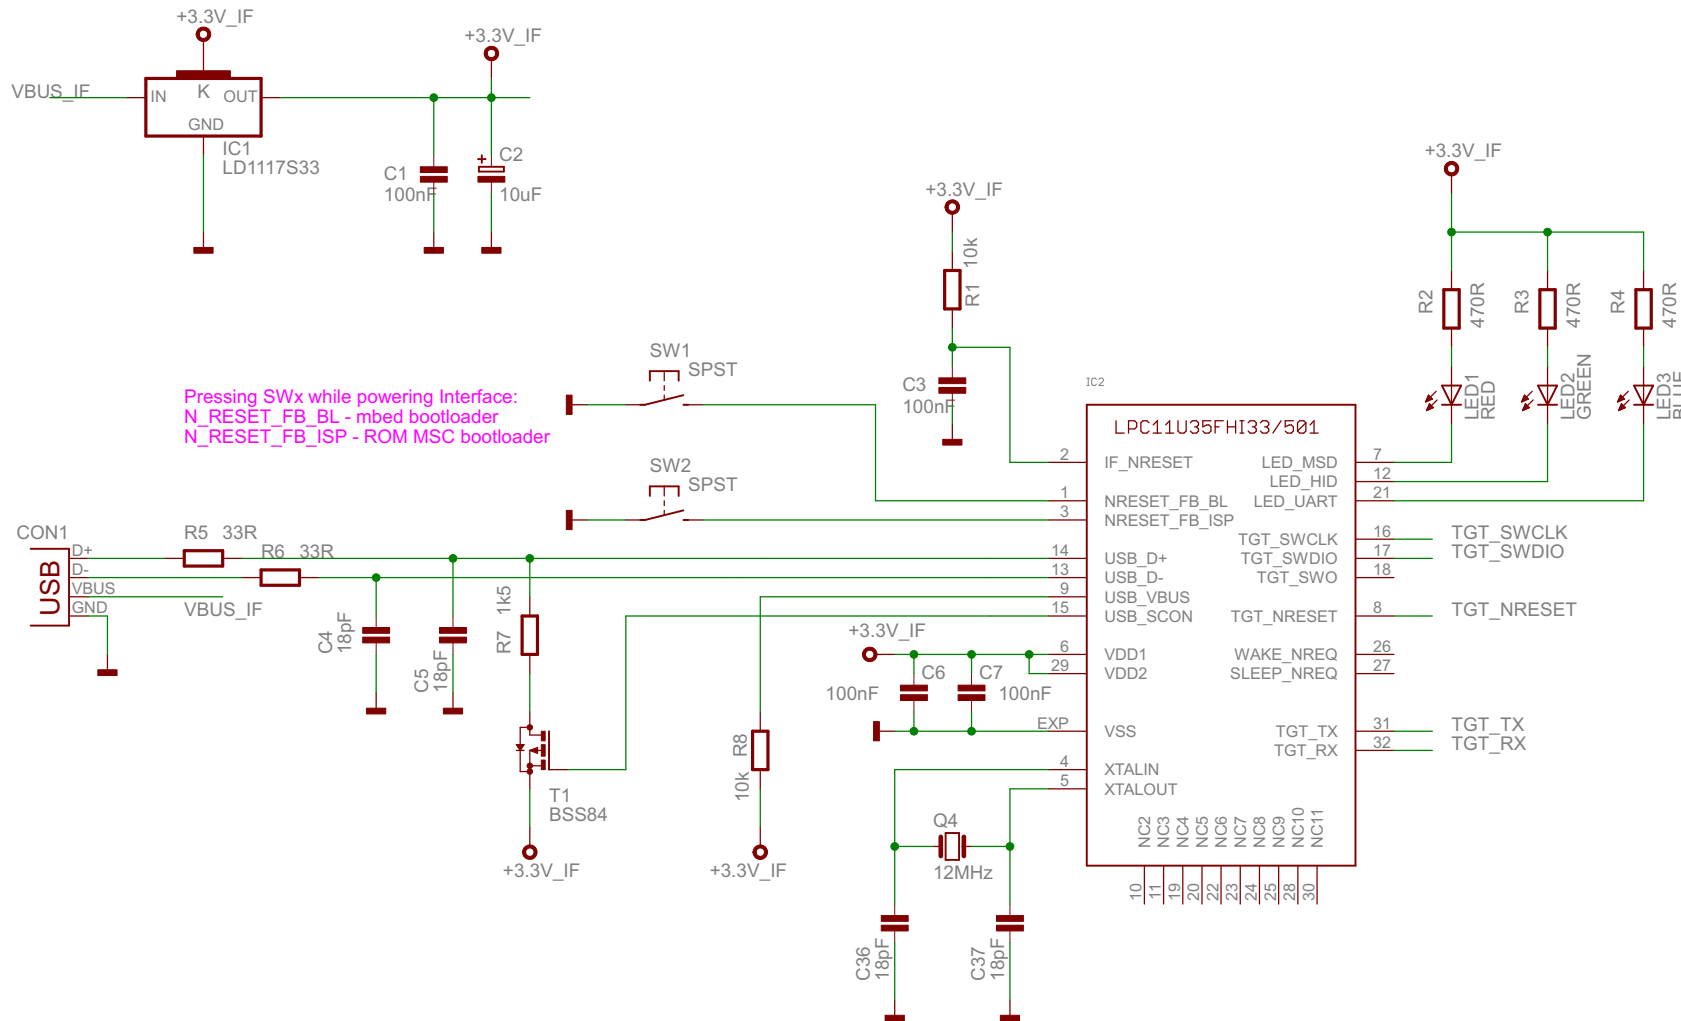

Interface

mbed
Enabled

mbed-HDK
LPC812M10
10/23/2013 12:05:03 PM
1/2