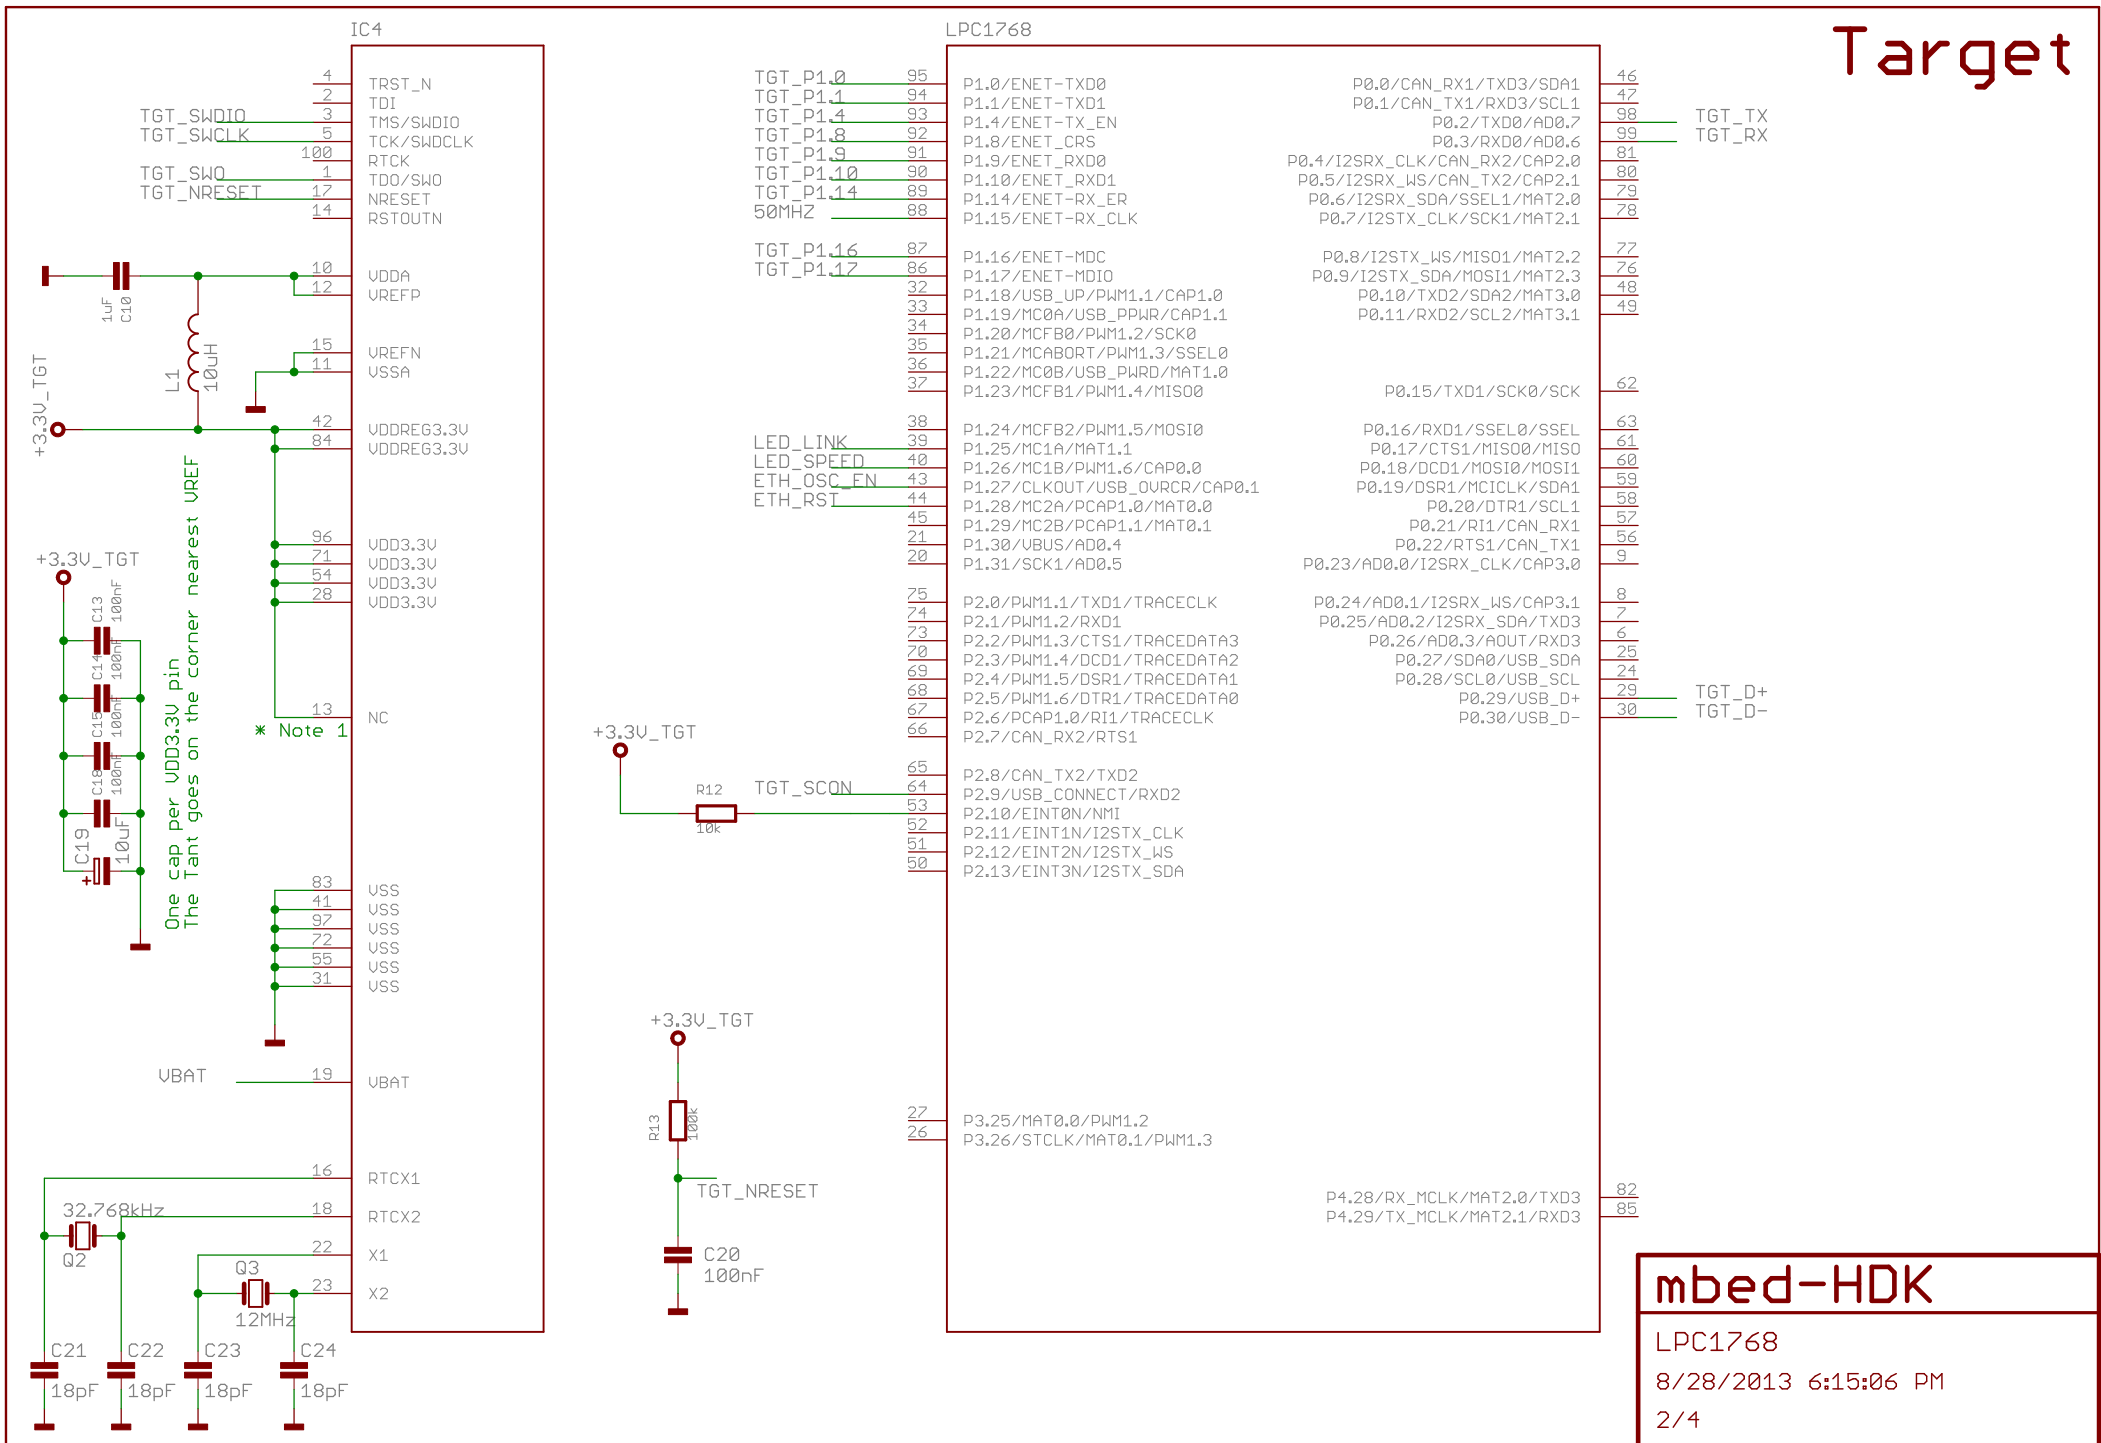

CMSIS-DAP Interface

mbed
Enabled

To start LPC11U35 ISP Bootloader, hold down SW2 during power up
To start mbed Bootloader, hold down SW1 during power up

mbed-HDK

LPC1768

8/28/2013 6:15:06 PM

1/4

Target

mbed-HDK

LPC1768

8/28/2013 6:15:06 PM

2/4

USB Device -- or -- USB Host

mbed-HDK
LPC1768
8/28/2013 6:15:06 PM
3/4

Ethernet Phy

Decoupling cap close to OSC2