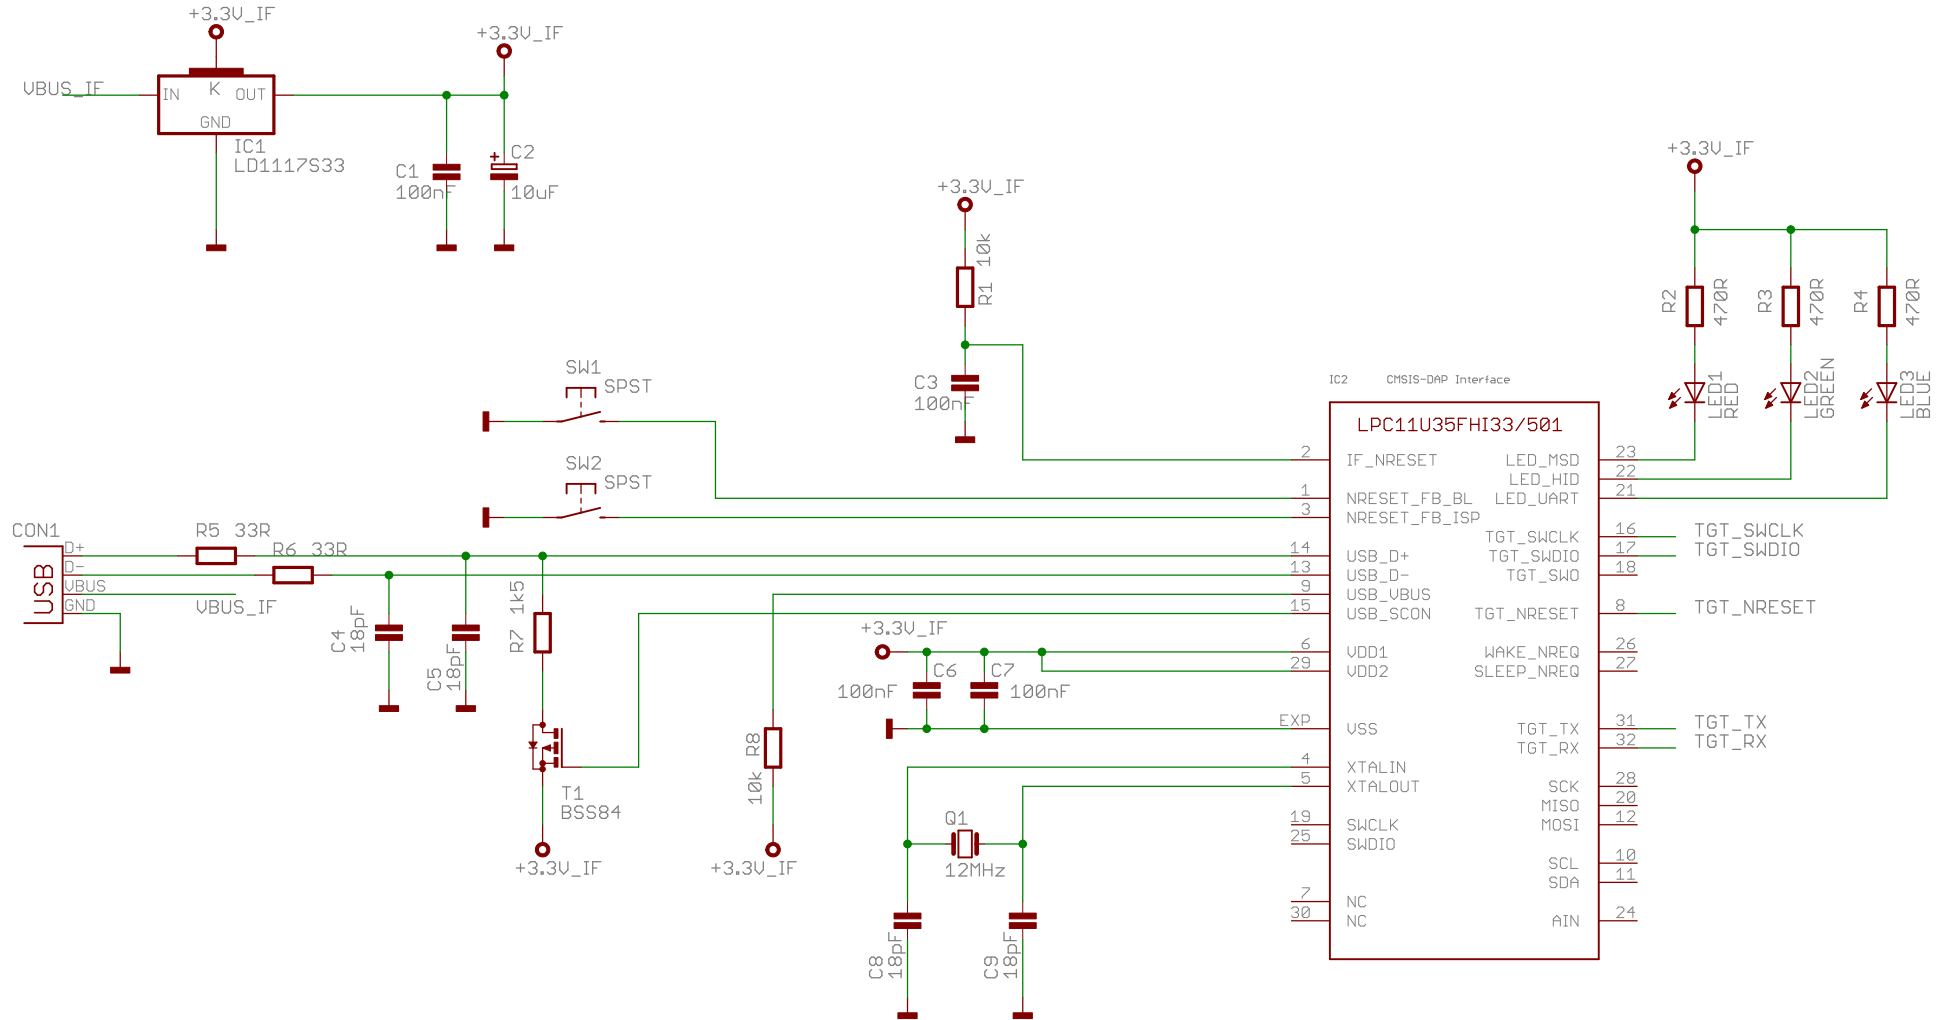

CMSIS-DAP Interface

mbed
Enabled

To start LPC11U35 ISP Bootloader, hold down SW2 during power up
To start mbed Bootloader, hold down SW1 during power up

mbed-HDK

LPC1768

8/28/2013 6:15:06 PM

1/4

Target

mbed-HDK

LPC1768

8/28/2013 6:15:06 PM

2/4

USB Device -- or -- USB Host

mbed-HDK
LPC1768
8/28/2013 6:15:06 PM
3/4

Ethernet Phy

Decoupling cap close to OSC2