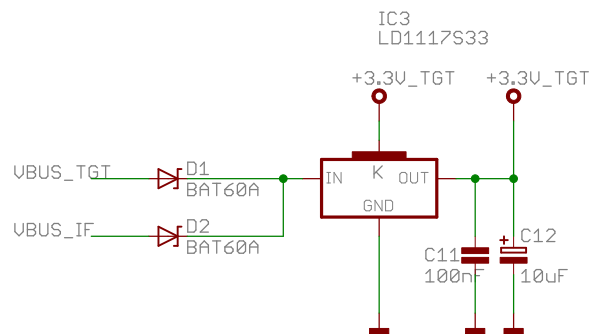

CMSIS-DAP Interface

mbed
Enabled

To start LPC11U35 ISP Bootloader, hold down SW2 during power up
To start mbed Bootloader, hold down SW1 during power up

mbed-HDK

LPC1768

8/28/2013 6:15:06 PM

1/4

Target

mbed-HDK

LPC1768

8/28/2013 6:15:06 PM

2/4

USB Device -- or -- USB Host

mbed-HDK
LPC1768
8/28/2013 6:15:06 PM
3/4

Ethernet Phy

Decoupling cap close to OSC2