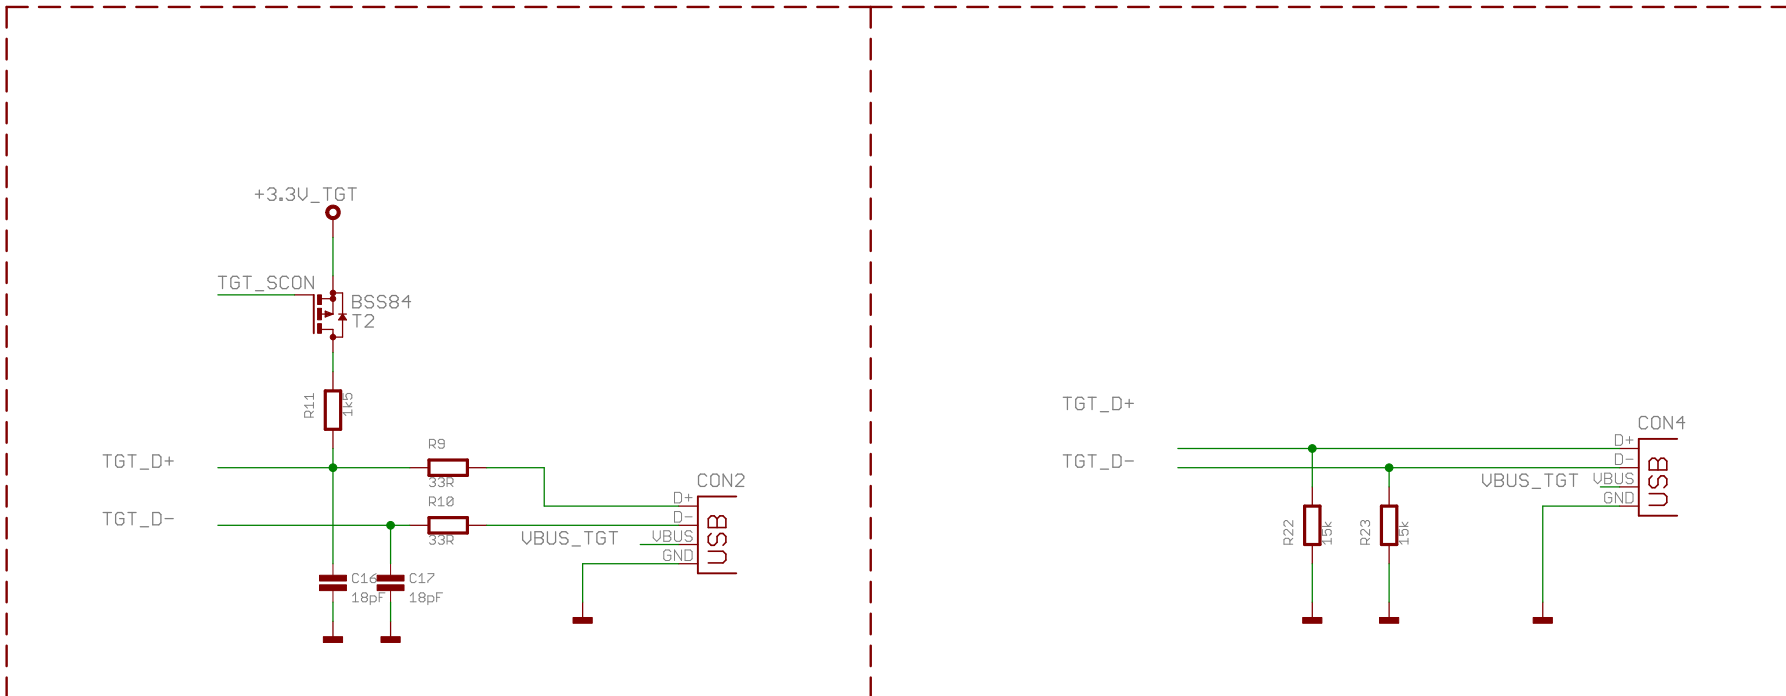

CMSIS-DAP Interface

mbed
Enabled

To start LPC11U35 ISP Bootloader, hold down SW2 during power up
To start mbed Bootloader, hold down SW1 during power up

mbed-HDK

LPC1768

8/28/2013 6:15:06 PM

1/4

Target

mbed-HDK

LPC1768

8/28/2013 6:15:06 PM

2/4

USB Device -- or -- USB Host

mbed-HDK
LPC1768
8/28/2013 6:15:06 PM
3/4

Ethernet Phy

Decoupling cap close to OSC2