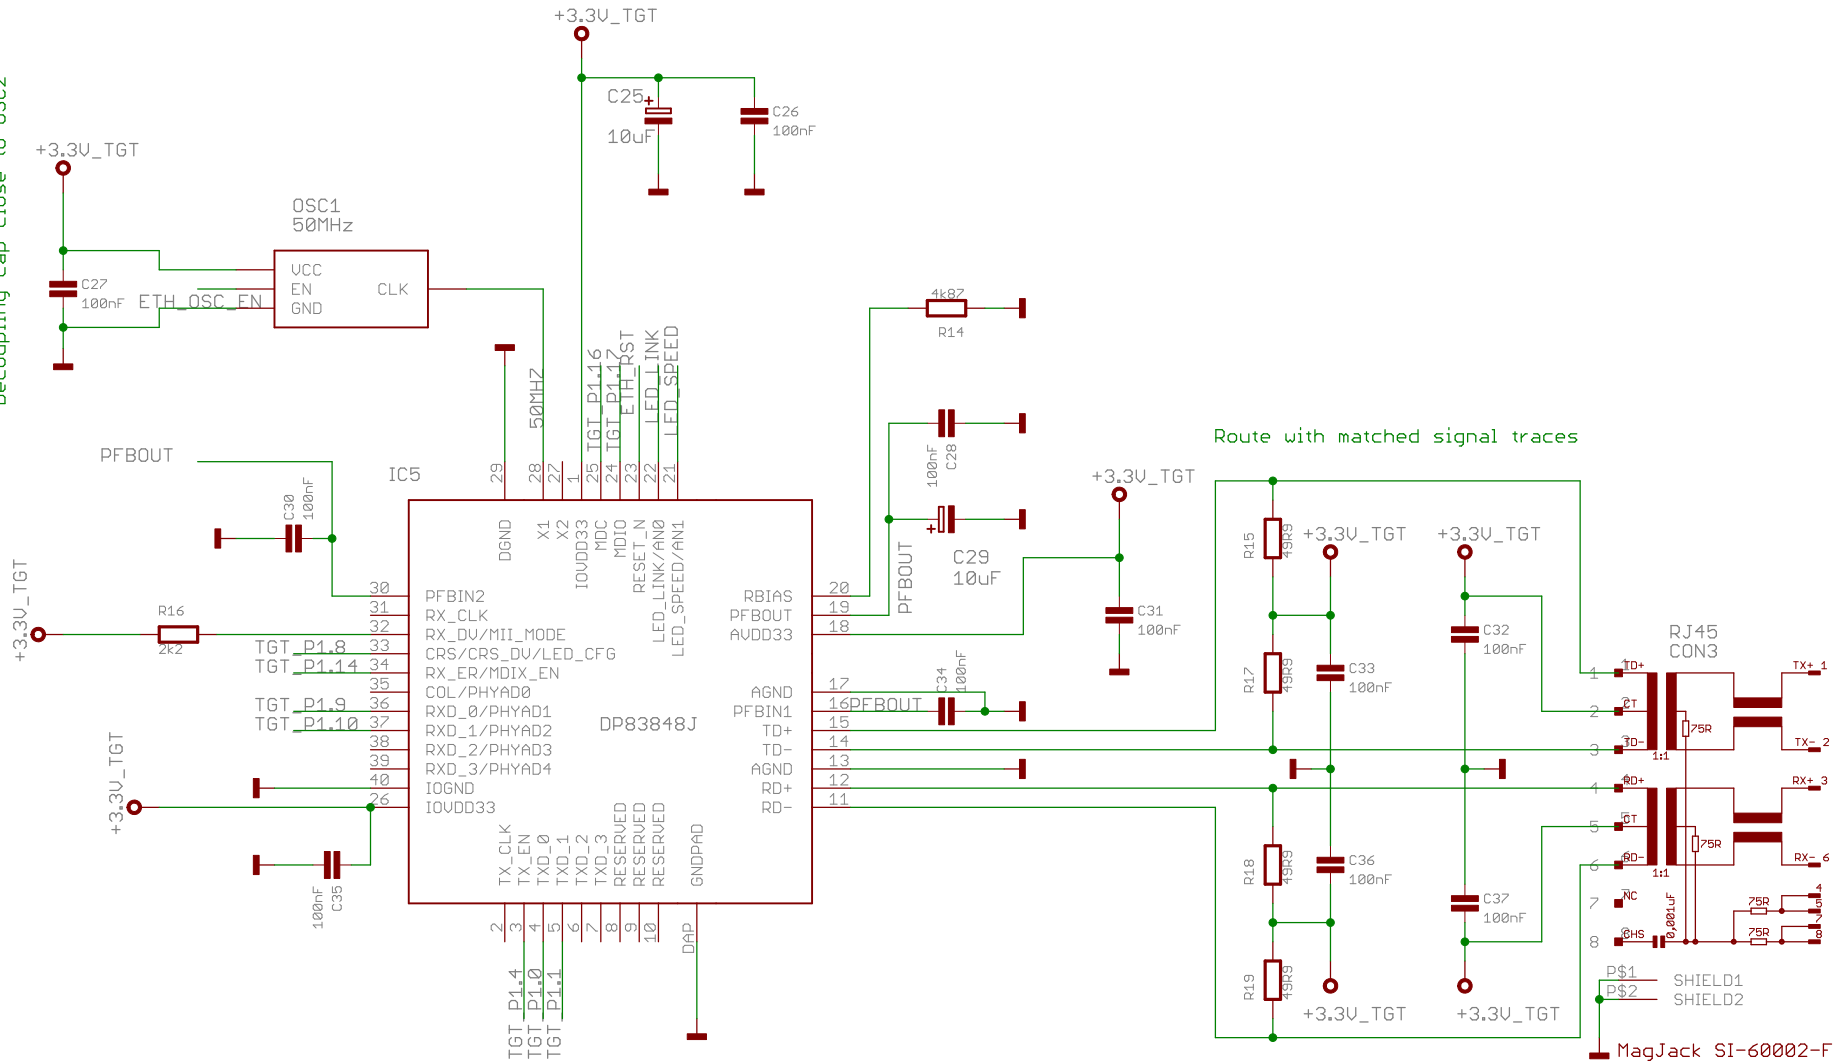

mbed-HDK

LPC1768

8/28/2013 6:15:06 PM

2/4

USB Device -- or -- USB Host

mbed-HDK
LPC1768
8/28/2013 6:15:06 PM
3/4

Ethernet Phy

Decoupling cap close to OSC2

mbed-HDK	
LPC1768	
8/28/2013 6:15:06 PM	
4/4	