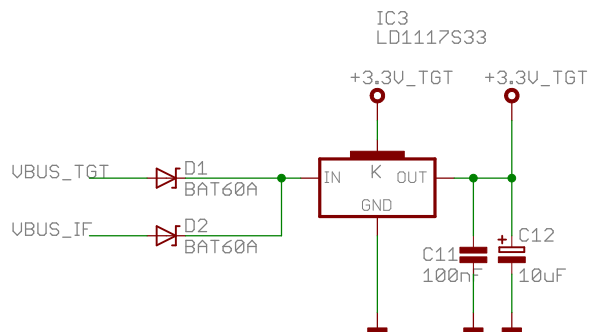

USB Device -- or -- USB Host

mbed-HDK

LPC1768

10/23/2013 12:03:38 PM

3/4