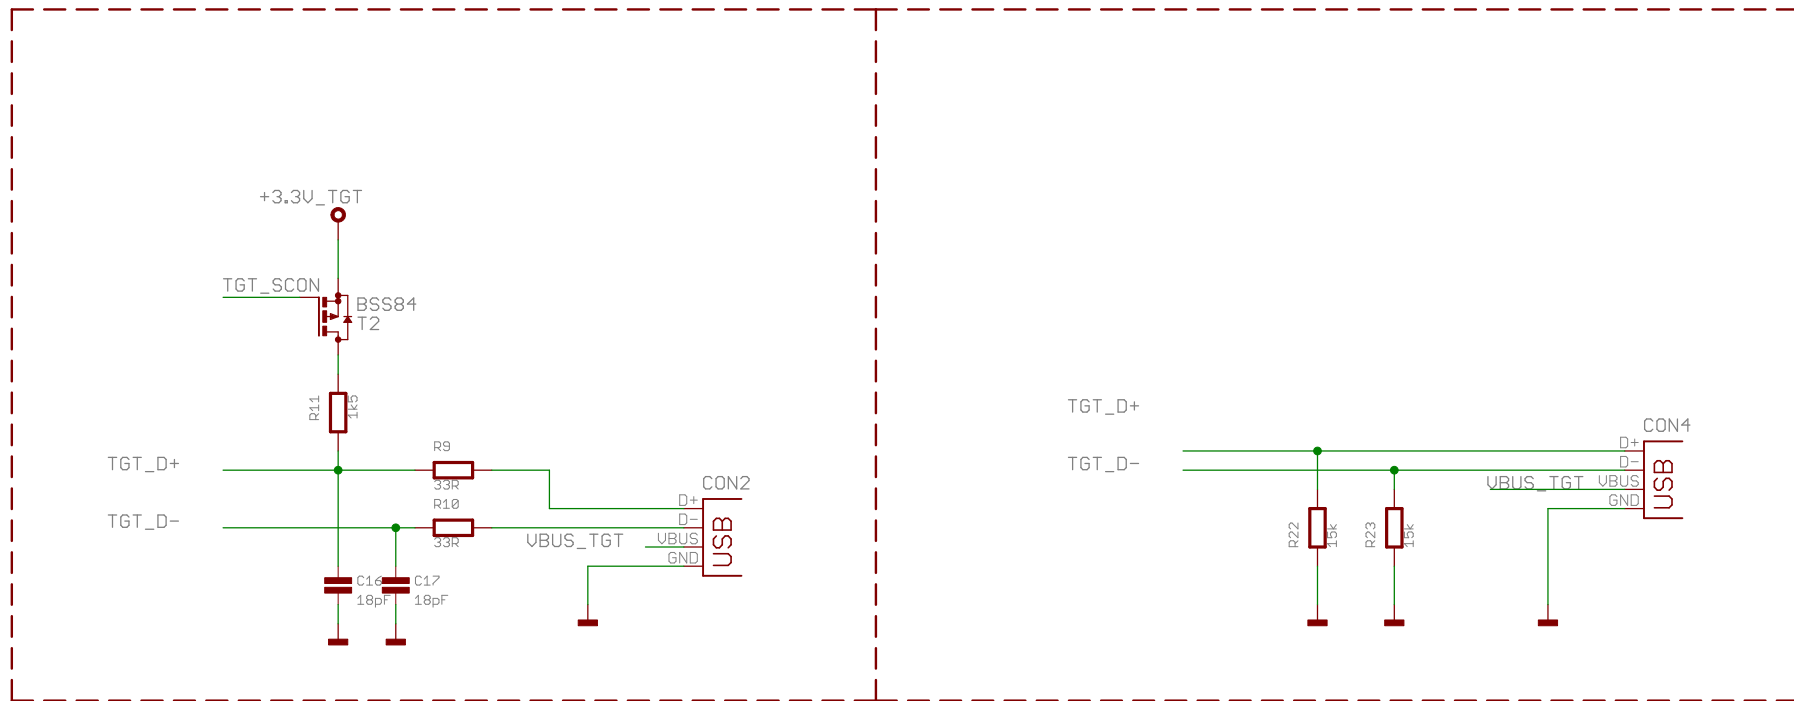

USB Device -- or -- USB Host

mbed-HDK

LPC1768

10/23/2013 12:03:38 PM

3/4