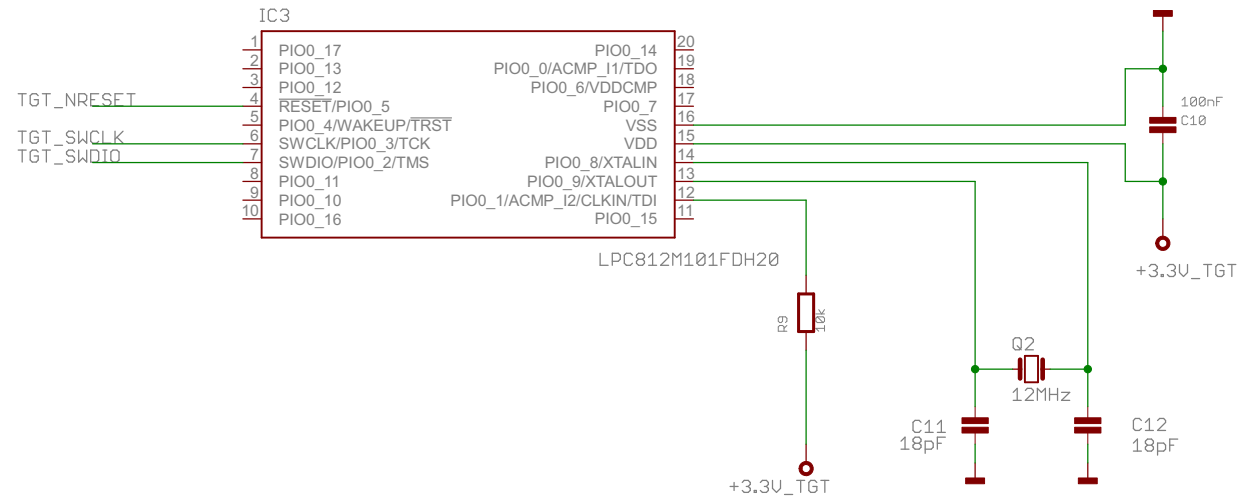

Interface

mbed
Enabled

mbed-HDK

LPC812M10

14/09/2013 02:41:49

1/2

Target

mbed-HDK

LPC812M10

14/09/2013 02:41:49

2/2