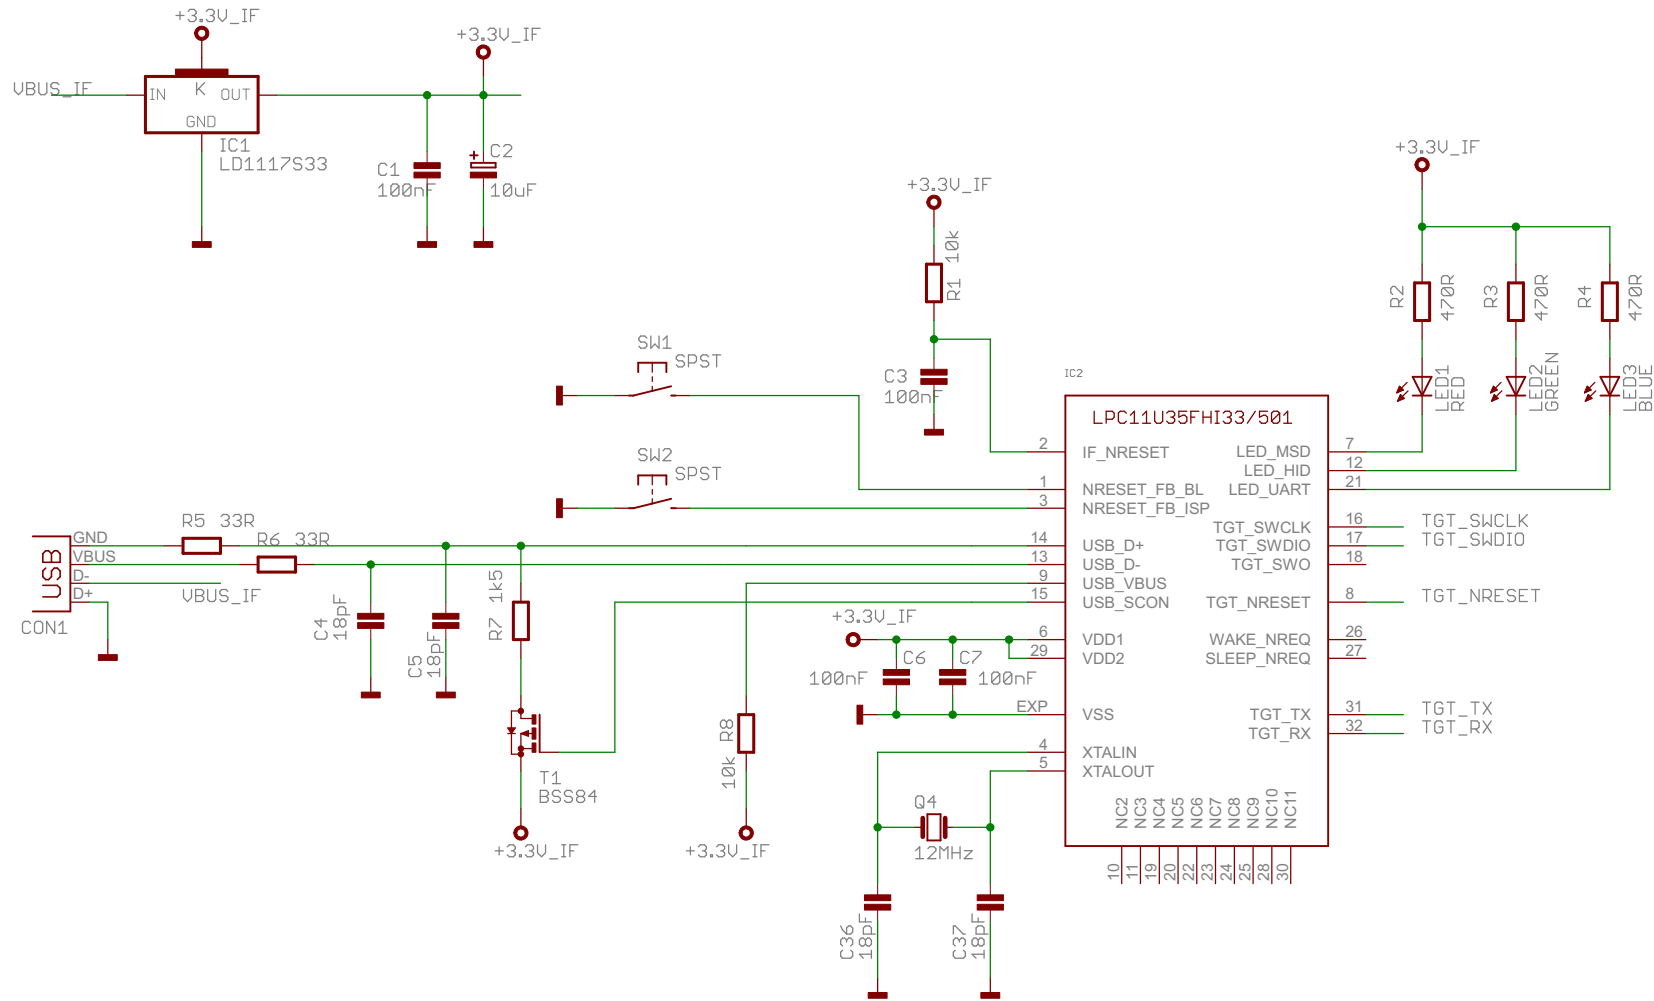

Interface

mbed
Enabled

mbed-HDK

LPC812M10

14/09/2013 02:41:49

1/2

Target

mbed-HDK

LPC812M10

14/09/2013 02:41:49

2/2