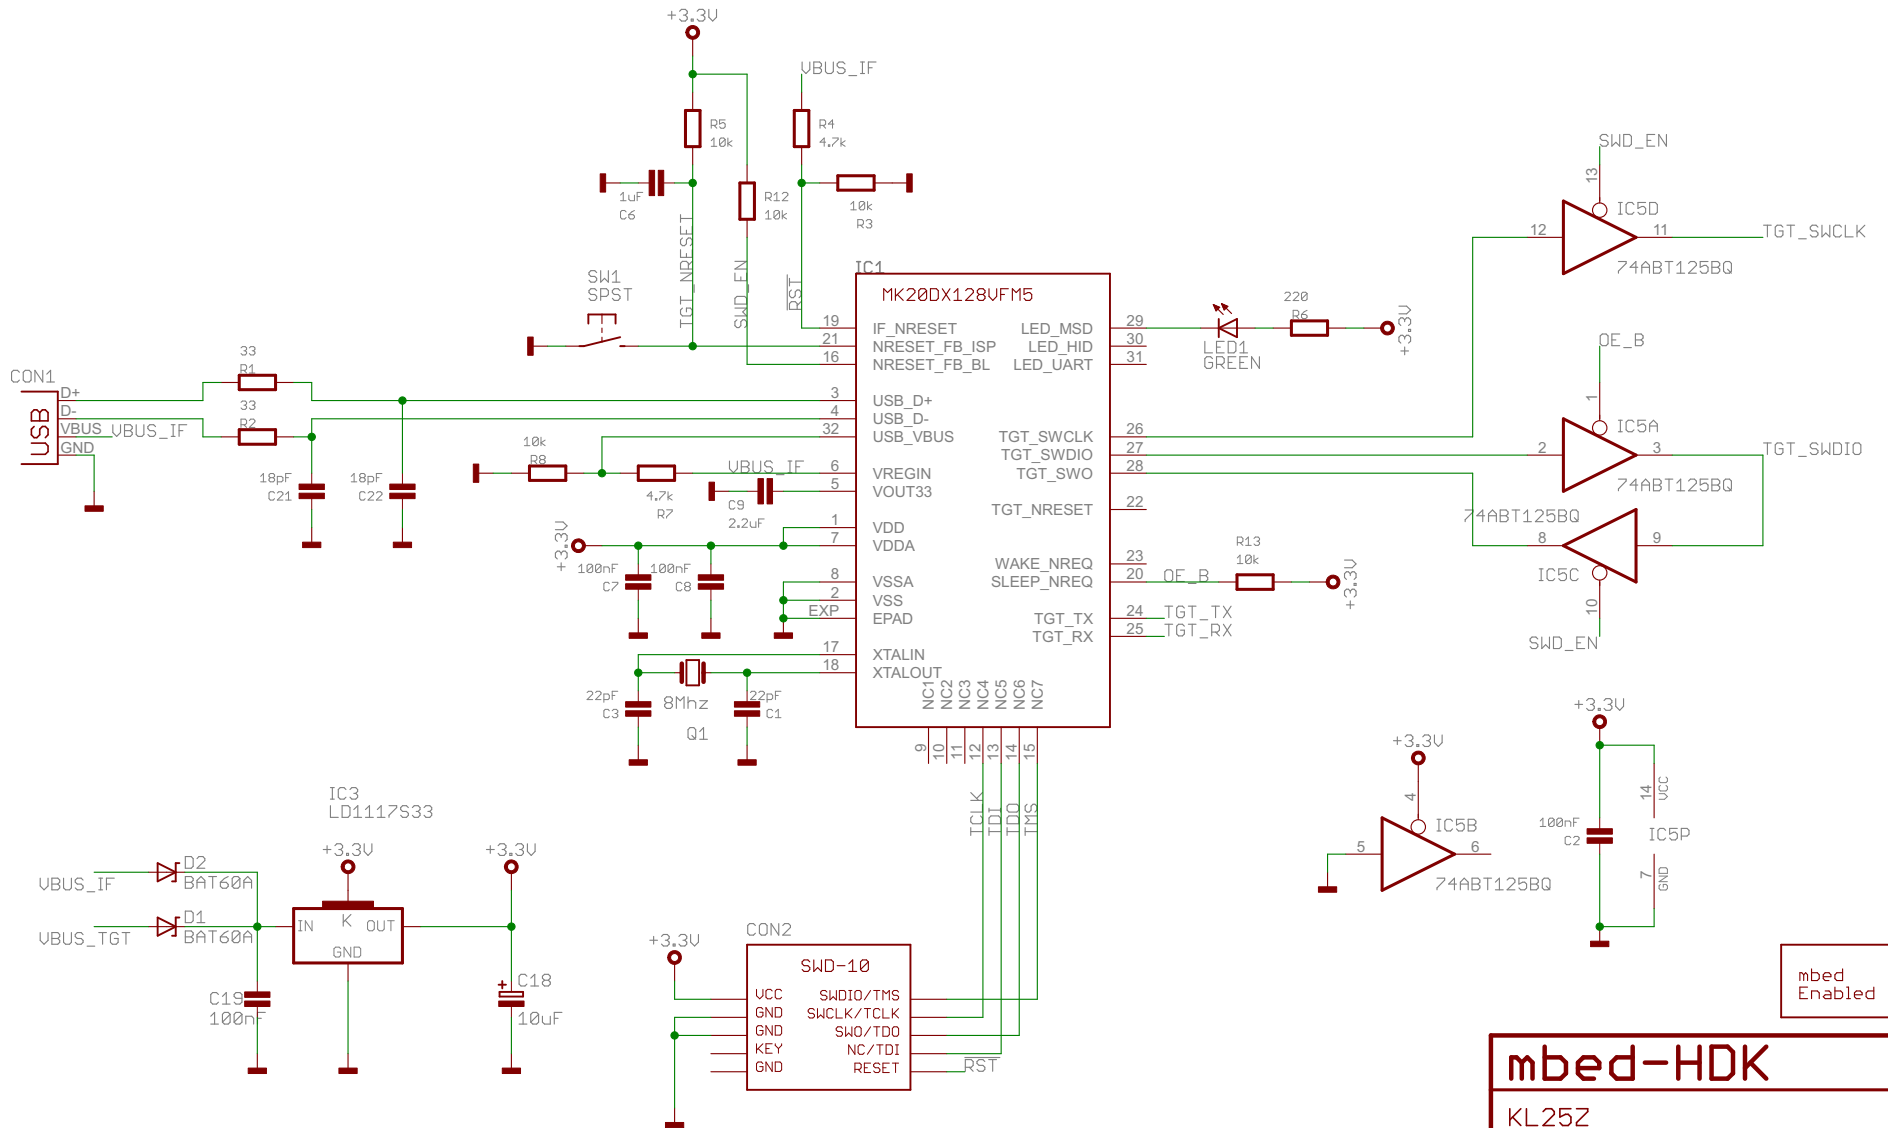

Interface

mbed
Enabled

mbed-HDK
KL25Z
10/29/2014 10:26:02 AM
1/2

Target

mbed-HDK
KL25Z
10/29/2014 10:26:02 AM
2/2