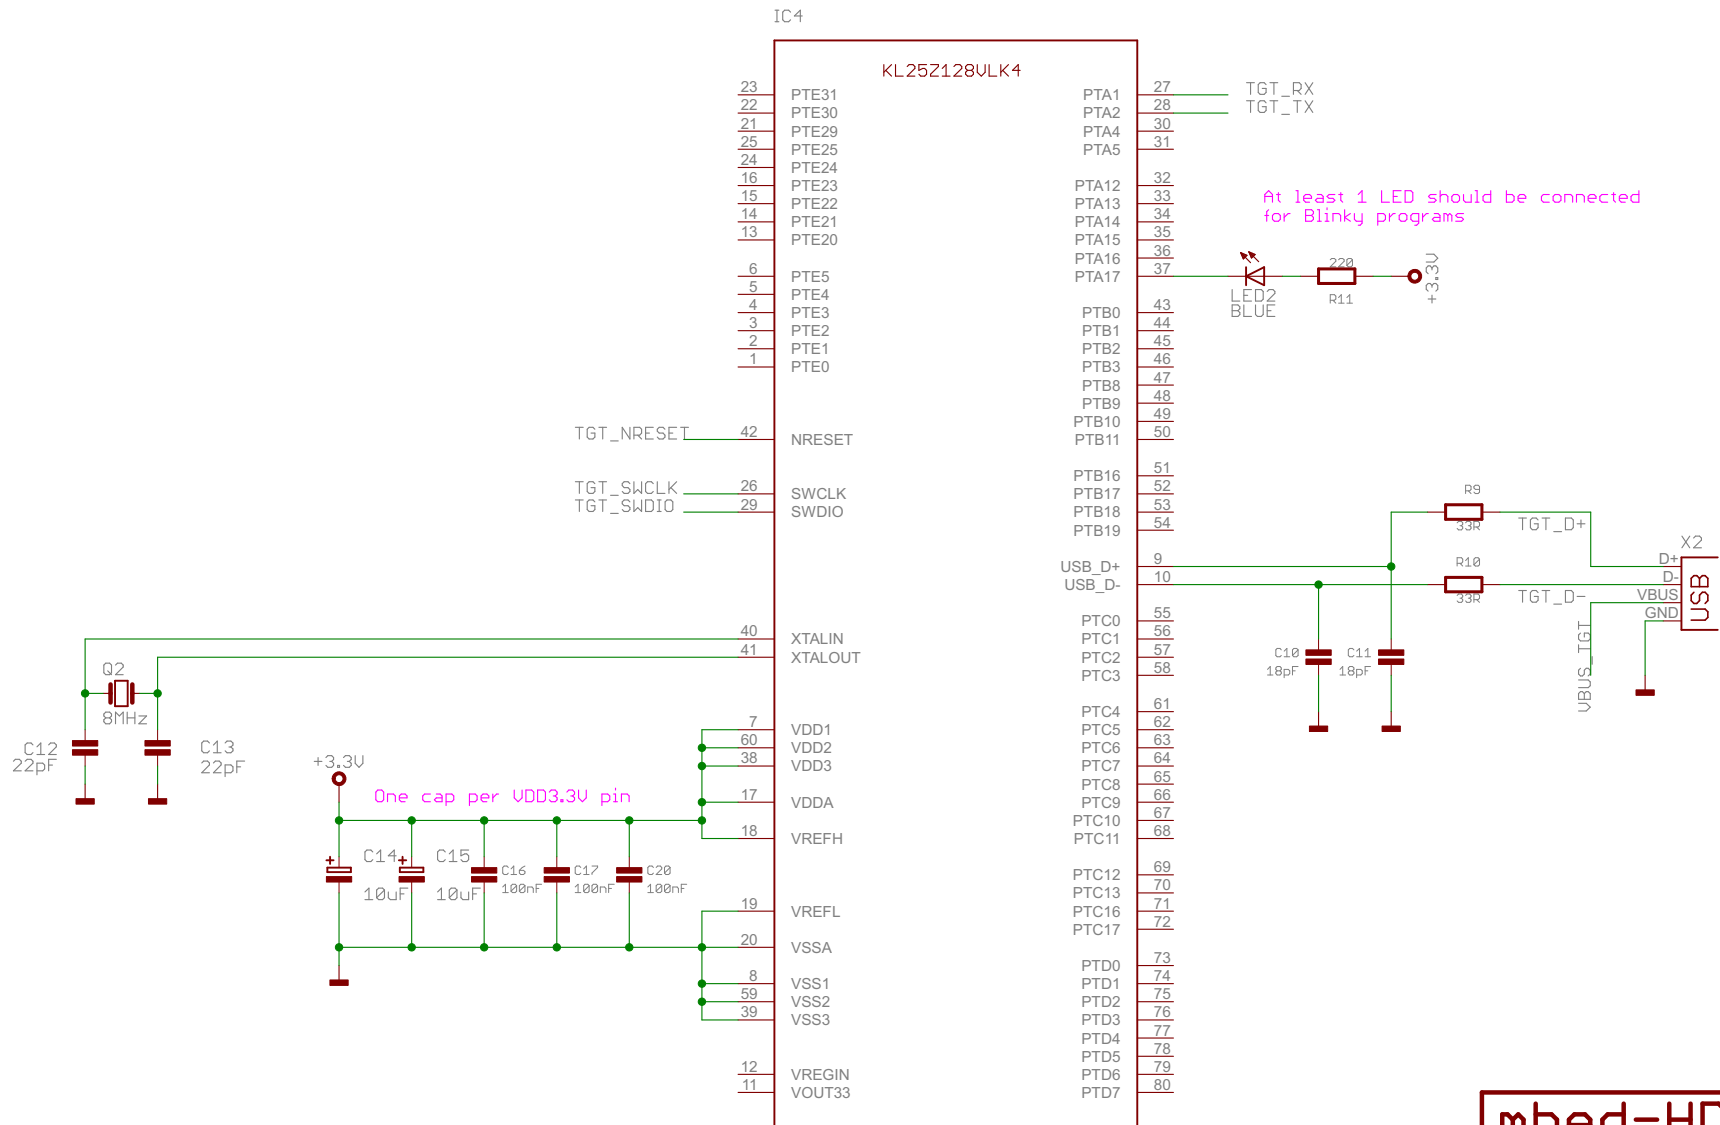

Interface

mbed
Enabled

mbed-HDK
KL25Z
10/29/2014 10:26:02 AM
1/2

Target

mbed-HDK
KL25Z
10/29/2014 10:26:02 AM
2/2