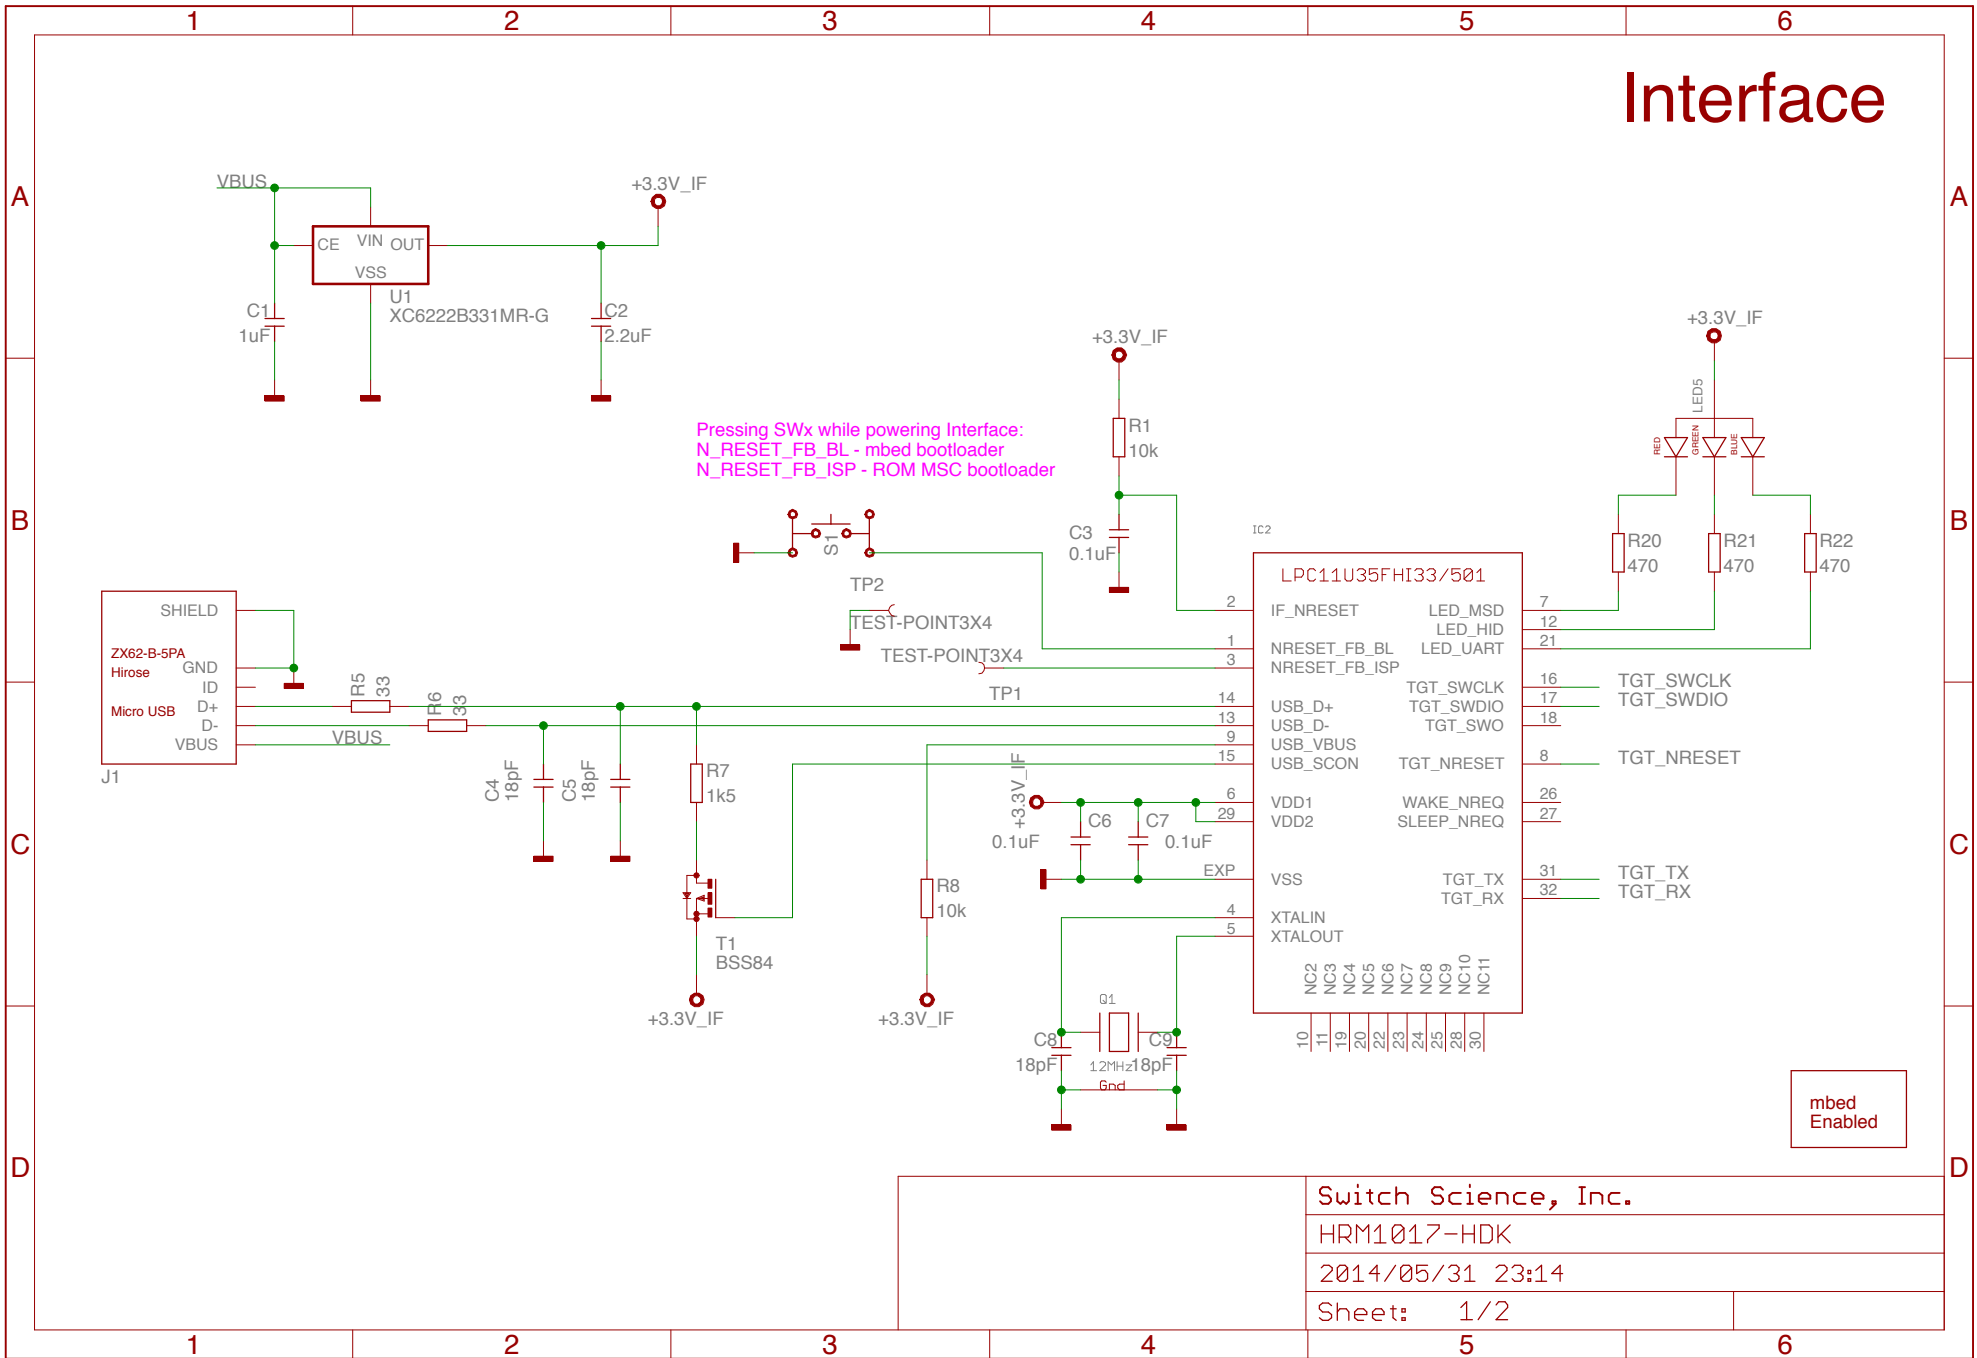

Interface

Pressing SWx while powering Interface:
 N_RESET_FB_BL - mbed bootloader
 N_RESET_FB_ISP - ROM MSC bootloader

mbed
Enabled

Switch Science, Inc.

HRM1017-HDK

2014/05/31 23:14

Sheet: 1/2