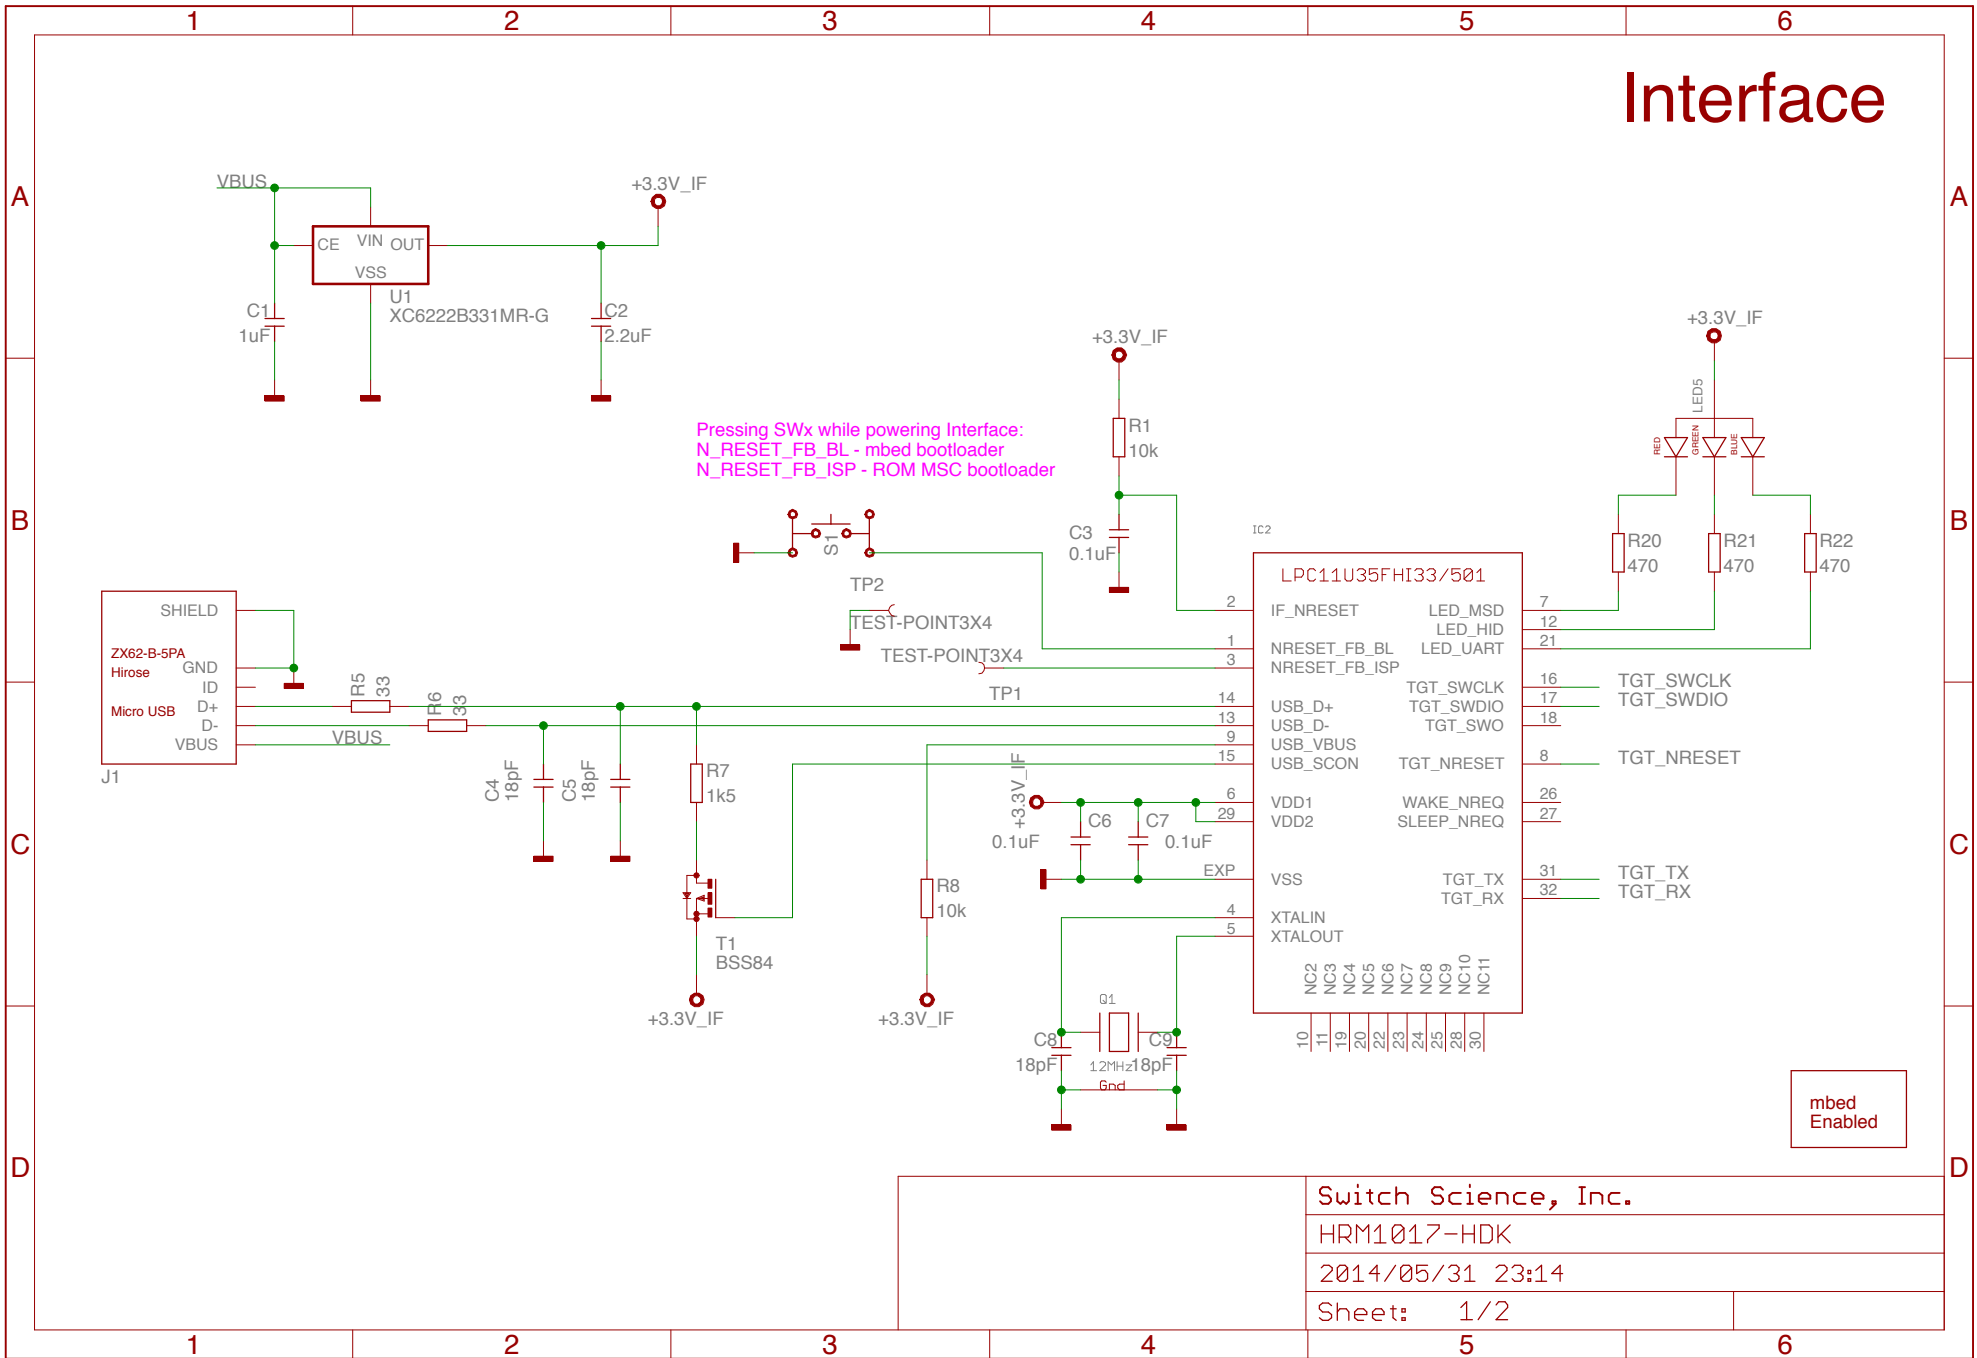

Interface

Pressing SWx while powering Interface:
 N_RESET_FB_BL - mbed bootloader
 N_RESET_FB_ISP - ROM MSC bootloader

mbed
Enabled

Switch Science, Inc.	
HRM1017-HDK	
2014/05/31 23:14	
Sheet:	1/2

Target

M161X16_NO_SILK JP1		JP2		M161X16_NO_SILK	
P0.25	1	16	GND	P0.25	1
P0.28	2	15	P0.24	P0.28	2
P0.29	3	14	P0.23	P0.29	3
P0.30	4	13	P0.22	P0.30	4
P0.00	5	12	P0.21	P0.00	5
P0.01	6	11	P0.20	P0.01	6
GND	7	10	P0.16	GND	7
VDD	8	9	P0.17	VDD	8
P0.07	9	8	P0.18	P0.07	9
P0.06	10	7	P0.19	P0.06	10
P0.05	11	6	P0.15	P0.05	11
P0.04	12	5	P0.14	P0.04	12
P0.03	13	4	P0.13	P0.03	13
P0.02	14	3	P0.12	P0.02	14
P0.08	15	2	P0.11	P0.08	15
P0.09	16	1	P0.10	P0.09	16

Switch Science, Inc.
 HRM1017-HDK
 2014/05/31 23:14
 Sheet: 2/2