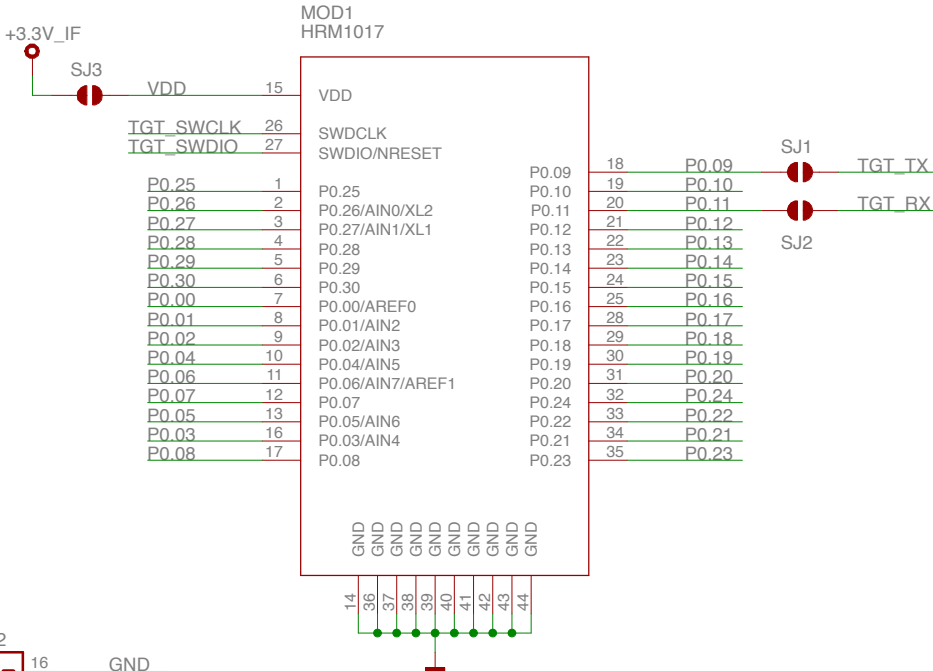

Interface

Pressing SWx while powering Interface:
 N_RESET_FB_BL - mbed bootloader
 N_RESET_FB_ISP - ROM MSC bootloader

mbed
Enabled

Switch Science, Inc.	
HRM1017-HDK	
2014/05/31 23:14	
Sheet:	1/2

Target

M161X16_NO_SILK JP1		JP2		M161X16_NO_SILK	
P0.25	1	16	GND	P0.25	1
P0.28	2	15	P0.24	P0.28	2
P0.29	3	14	P0.23	P0.29	3
P0.30	4	13	P0.22	P0.30	4
P0.00	5	12	P0.21	P0.00	5
P0.01	6	11	P0.20	P0.01	6
GND	7	10	P0.16	GND	7
VDD	8	9	P0.17	VDD	8
P0.07	9	8	P0.18	P0.07	9
P0.06	10	7	P0.19	P0.06	10
P0.05	11	6	P0.15	P0.05	11
P0.04	12	5	P0.14	P0.04	12
P0.03	13	4	P0.13	P0.03	13
P0.02	14	3	P0.12	P0.02	14
P0.08	15	2	P0.11	P0.08	15
P0.09	16	1	P0.10	P0.09	16