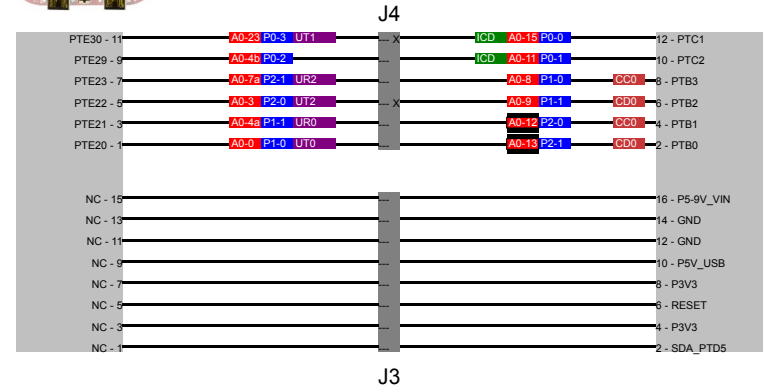

FRDM-KL43Z

I on ports A and C/D