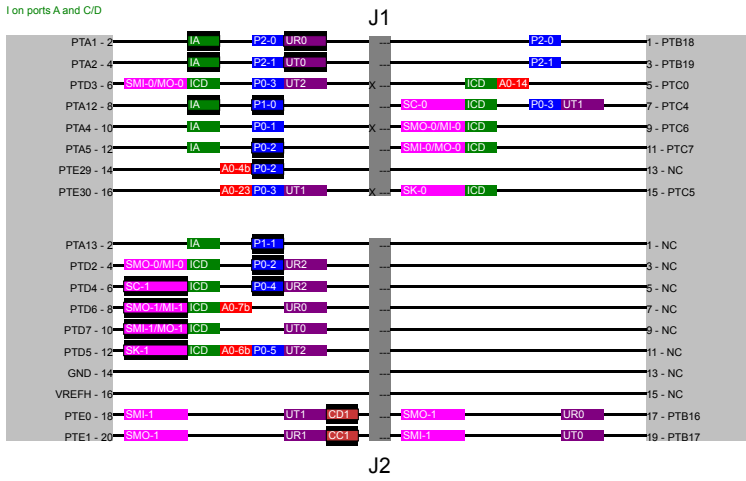

FRDM-KL43Z

I on ports A and C/D