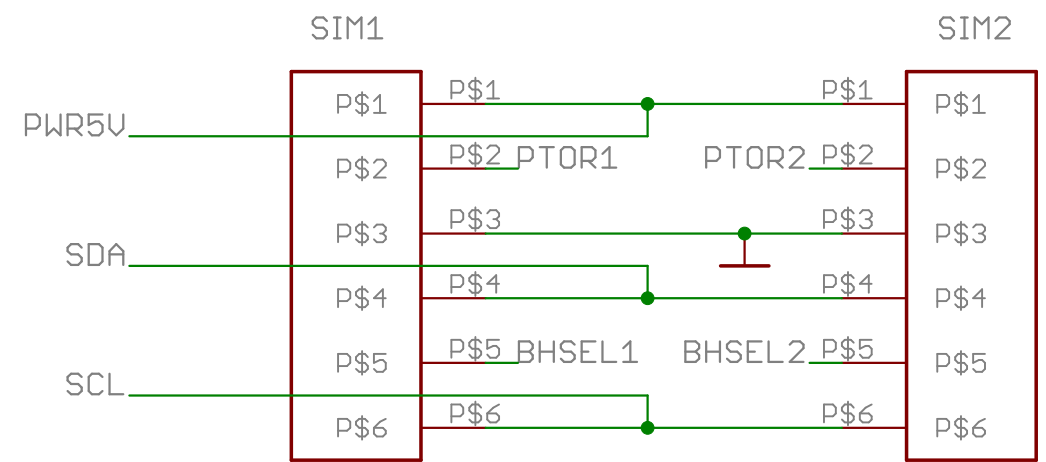

Airswitcher relay

Infrared LEDs

Beeholder SIM-connectors

RX, TX as seen from mbed!!

Power distribution

Servo's