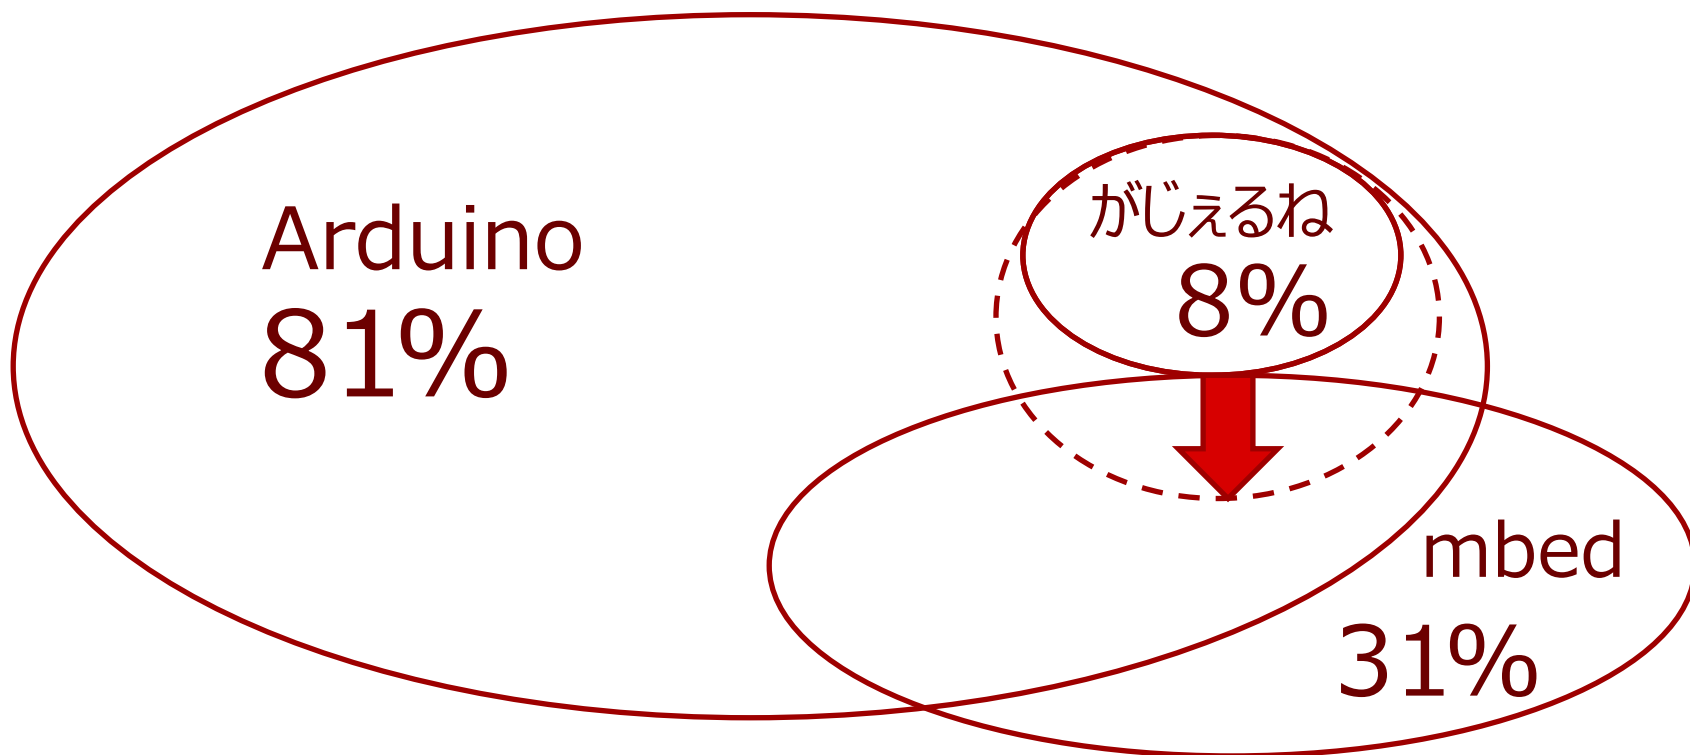

コミュニティサイトへの入口

The screenshot shows a web browser window with the URL `https://developer.mbed.org/search/?type=&q=GR-PEACH`. The search bar contains the text "GR-PEACH" and a blue "Go" button. Below the search bar, the results are displayed, with the first result "Teams / GR-PEACH_producer_meeting" highlighted by a red box. The text "GR-PEACH_producer_meetingをクリック" is overlaid in red on the search results. The page also shows the ARM mbed logo, navigation links like "Platforms", "Components", and "Handbook", and a user profile for "GadgetRenesas".